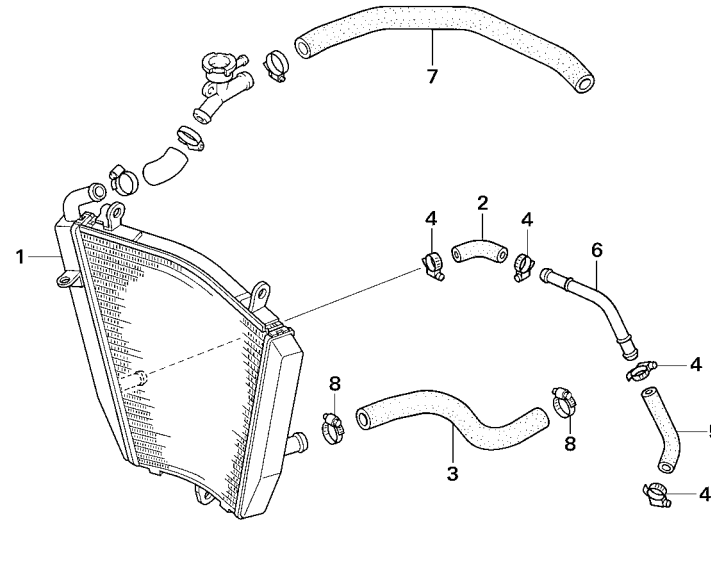

Block No.

F-18
RADIATOR

2007 CBR1000RR

Ref. No.	Part No.	Description	Reqd.No.	JSB	SBK	Remarks
• 1	19100-MEL-R31	RADIATOR COMP	1	1		R/B
• 2	19502-MEL-R30	HOSE, OIL/C A	1	1		R/B
• 3	19503-MEL-R30	HOSE, RADIATOR L	1	1		R/B
• 4	19505-KS6-700	CLAMP A, WATER HOSE	4	4		R/B
• 5	19505-MEL-R30	HOSE, OIL/C B	1	1		R/B
• 6	19507-MEL-R30	PIPE, OIL/C	1	1		R/B
• 7	19510-NL9-C00	HOSE R, RADIATOR	(1)	(1)		OP, Integrated rubber hose (between Thermostat and Filler-neck)
• 8	19516-GAG-003	CLAMP, HOSE 30-37	2	2		R/B