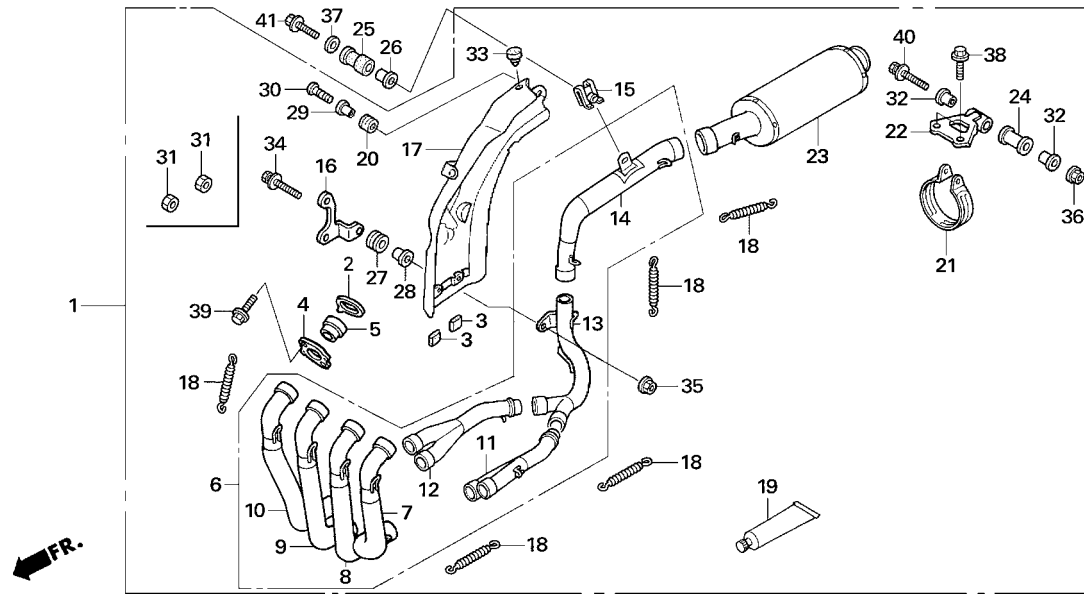

Block No.

F-10-1

**EXHAUST SET
(2006)**

2007 CBR1000RR

Ref. No.	Part No.	Description	Reqd.No.	JSB SBK	Remarks
• 1	06183-NL9-C00	EXHAUST SET Ti (SBK)	-	1	
•	06183-NL9-C30	EXHAUST SET Ti (JSB).....	1	-	
• 2	18291-NL9-000	GASKET, EXH PIPE.....	4	4	
• 3	18293-MCA-A20	RUBBER, PKG. PROTR	2	2	Not included with EXHAUST SET Ti (SBK)
• 4	18293-NL9-910	FLANGE, EXH.....	4	4	
• 5	18295-NL9-910	COLLAR, EXH.....	4	4	
• 6	18300-NL9-C00	PIPE ASSY, EXH.....	1	1	Made of titanium
• 7	18301-NL9-C00	PIPE COMP, EXH(#1)	1	1	Made of titanium
• 8	18302-NL9-C00	PIPE COMP, EXH(#2)	1	1	Made of titanium
• 9	18303-NL9-C00	PIPE COMP, EXH(#3)	1	1	Made of titanium
• 10	18304-NL9-C00	PIPE COMP, EXH(#4)	1	1	Made of titanium
• 11	18305-NL9-910	JOINT COMP, (#1-#2)	1	1	Made of titanium
• 12	18306-NL9-910	JOINT COMP, (#3-#4)	1	1	Made of titanium
• 13	18307-NL9-910	JOINT COMP, RR.	1	1	Made of titanium
• 14	18309-NL9-C00	PIPE COMP, TAIL	1	1	Made of titanium
• 15	18311-NL9-910	NUT, TAIL PIPE	1	1	
• 16	18320-NL9-000	STAY, EXH PIPE JOINT	1	1	
• 17	18325-MEL-013	PROTECTOR, EXH PIPE INNER.....	1	1	Not included with EXHAUST SET Ti (SBK)
• 18	18336-NL9-000	SPRING, EXH PIPE	17	17	
• 19	18339-NL9-910	GREASE, ANTI SEIZING	1	1