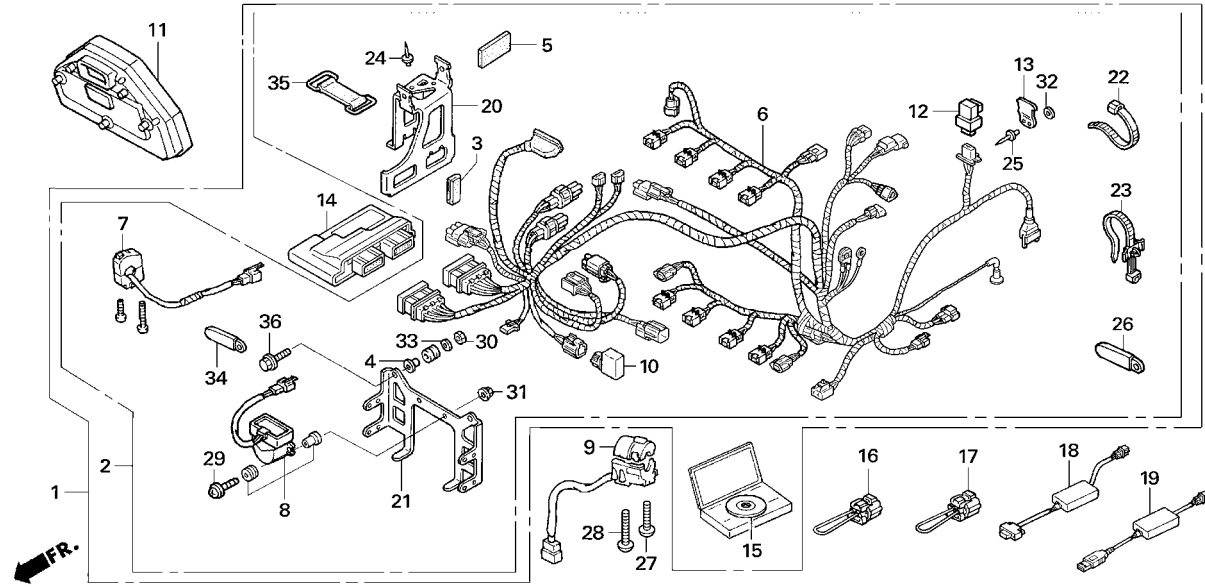

Block No.
F-14
WIRE HARNESS SET
(2007)

2007 CBR1000RR

Ref. No.	Part No.	Description	Reqd.No.	JSB SBK	Remarks
• 18	38880-NL3-750	UNIT ASSY, SERIAL I/F	1	1	RS232C TYPE
• 19	38880-NL9-C00	UNIT ASSY, SERIAL I/F	1	1	USB TYPE
• 20	64502-NL9-C00	STAY, ECU	1	1	For '06-'07 ECU
• 21	64503-NL9-000	STAY, CATCH TANK	1	1	
	22	90620-SB2-003	1	1	BAND, WIRE HARN
	23	90649-SC2-003	1	1	BAND, HARNESS
• 24	91080-NL6-300	POP RIVET 3.2X9.2	2	2	
• 25	91081-ND4-750	BLIND RIVET 3.2X8	2	2	
	26	91406-657-671	1	1	CLIP, WIRE HARNESS
	27	93500-05035-0G	1	1	SCREW, PAN 5X35
	28	93500-05045-0G	1	1	SCREW, PAN 5X45
	29	93891-04022-07	2	2	SCREW-WASHER, 4X22
	30	94001-06000-0S	2	2	NUT, HEX, 6MM
	31	94050-04000	2	2	NUT, FLANGE, 4MM
	32	94101-03000	2	2	WASHER, PLAIN, 3MM
	33	94103-06000	2	2	WASHER, PLAIN, 6MM
	34	94591-27000	1	1	CLIP, 2X70
	35	95012-11001	1	1	BAND A, BATTERY
	36	96001-06022-00	2	2	BOLT, FLANGE, SH, 6X22