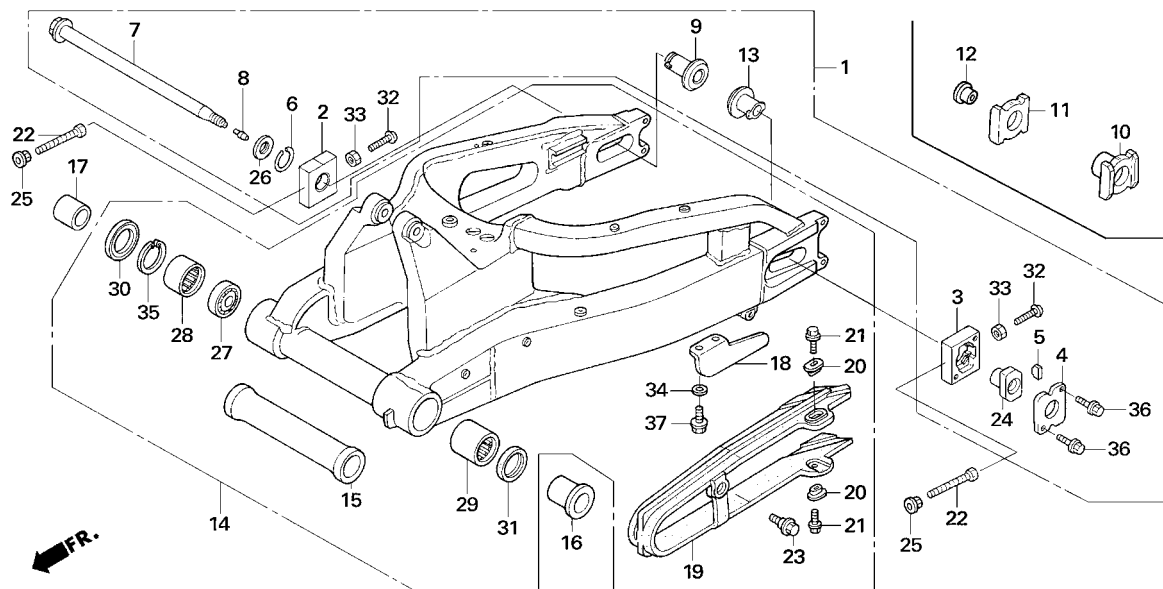

Block No.

F-11

**SWINGARM /
DRAIVE CHAIN ADJUST SET**

2007 CBR1000RR

Ref. No.	Part No.	Description	Reqd.No. JSB SBK	Remarks
19	52170-MEL-000	SLIDER, CHAIN	1 1	
20	81312-GJ5-000	COLLAR	2 2	
21	90105-MY9-000	BOLT, FLANGE, 6X18	2 2	
• 22	90106-NL9-000	BOLT, HEX, 8X55	2 2	
23	90130-MCJ-750	BOLT, CHAIN SLIDER	1 1	
• 24	90308-NL9-000	NUT, RR. AXLE	1 1	
25	90309-357-000	NUT, HEX., 8MM	2 2	
• 26	90536-NL9-000	WASH, RR. AXLE	1 1	
27	91053-MCJ-003	BEARING, RADIAL BALL, 6905	1 1	
28	91053-MCJ-751	BEARING, NEEDLE, 32X42X20.....	1 1	
29	91071-MCJ-003	BEARING, NEEDLE, 32X42X37.....	1 1	
30	91252-MCF-003	DUST SEAL, 32X45X5.....	1 1	
31	91253-MCF-003	DUST SEAL, 32X42X5.....	1 1	
32	93500-05020-0A	SCREW, PAN, 5X20	2 2	
	93500-05035-0A	SCREW, PAN, 5X35	2 2	
	93500-05050-0A	SCREW, PAN, 5X50	2 2	
33	94050-05000	NUT, FLANGE, 5MM.....	2 2	
34	94101-06700	WASHER, PLAIN 6MM	2 2	R/B
35	94520-45000	CIRCLIP, INTERNAL, 45MM	1 1	
36	96001-06012-00	BOLT, FLANGE, SH, 6X12	2 2	
37	96001-06016-07	BOLT, FLANGE, SH, 6X16	2 2	R/B