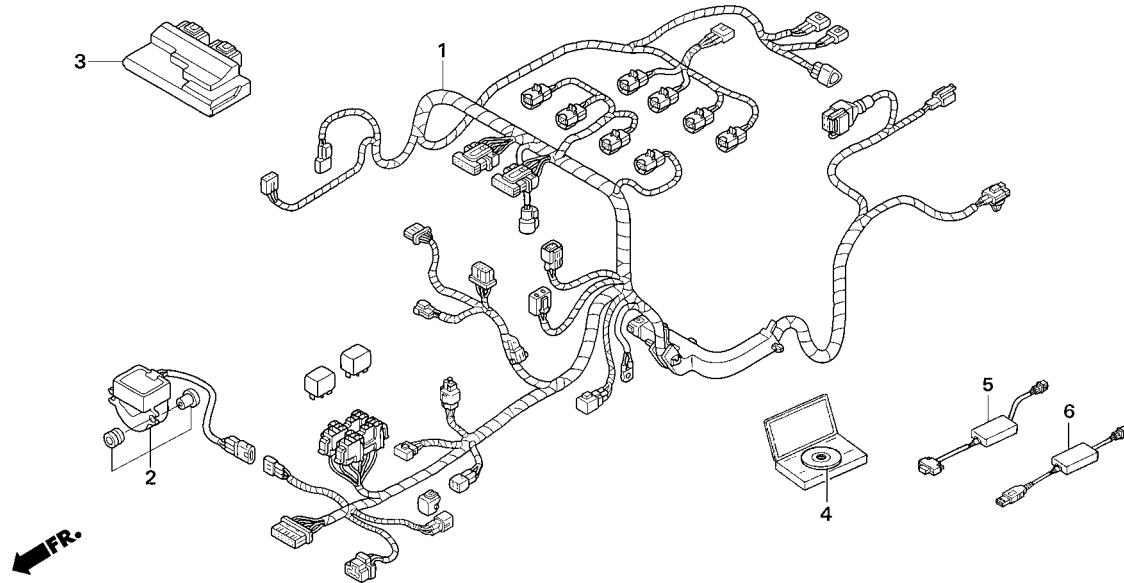

Block No.

F-14-2
WIRE HARNESS
(2007 ST)

2007 CBR1000RR

Ref. No.	Part No.	Description	Reqd.No.		Remarks
			ST		
• 1	32100-MEL-R40	HARNESS, WIRE	1	R/B	
• 2	35160-MBW-Y02	SENSOR ASSY, BANK ANGLE	1	R/B	
• 3	38770-NL9-D90	UNIT ASSY PGM-FI/IGN (ST).....	1		
• 4	38771-NL9-D00	CD-ROM, PGM-FI/IGN	1		
• 5	38880-NL3-750	UNIT ASSY, SERIAL/F	1	RS232C TYPE	
• 6	38880-NL9-C00	UNIT ASSY, SERIAL/F	1	USB TYPE