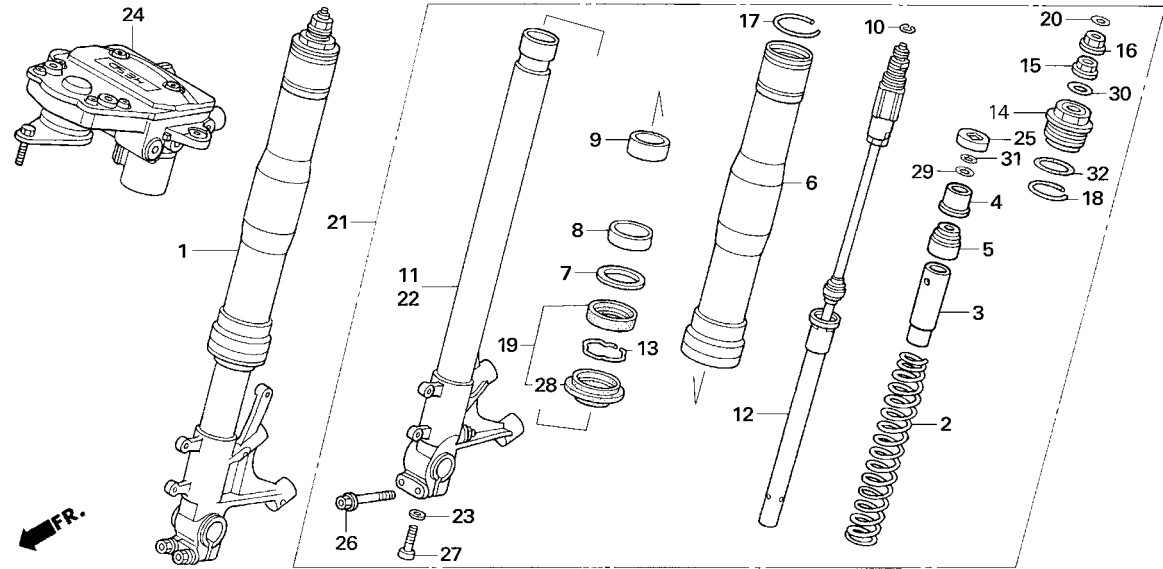

Block No.
F-2
FRONT FORK /
STEERING DAMPER

2007 CBR1000RR

Ref. No.	Part No.	Description	Reqd.No.	JSB SBK	Remarks
• 1	51400-MEL-R31	FORK ASSY, R. FRONT	1	1	R/B
• 2	51401-MEL-R11	SPRING, FR. FORK 0.95.....	(2)	(2)	R/B ('04 - '05), OP
•	51401-NL9-711	SPRING, FR. FORK 1.05.....	2	2	R/B ('06 - '07)
•	51401-NL9-901	SPRING, FR. FORK 0.90.....	(2)	(2)	OP
•	51402-NL9-711	SPRING, FR. FORK 1.10.....	(2)	(2)	OP
•	51402-NL9-901	SPRING, FR. FORK 1.00.....	(2)	(2)	OP
• 3	51403-MEL-R31	COLLAR, SPRING.....	2	2	R/B
• 4	51404-MEL-R11	COLLAR B, SPRING	2	2	R/B
• 5	51406-MEL-R11	SLIDER.....	2	2	R/B
• 6	51410-MEL-R11	TUBE, OUTER	2	2	No sale. 51410-MEL-003 (COLOR: NATURAL)
7	51412-MEL-003	RING, BACK UP.....	2	2	
8	51414-MAZ-003	BUSH, GUIDE.....	2	2	
9	51415-MAZ-003	BUSH, SLIDER	2	2	
10	51423-MCJ-751	RING B, STOPPER	2	2	
11	51425-MEL-D21	PIPE COMP., R. SLIDE.....	1	1	
12	51430-MEL-D21	DAMPER COMP., FR.	2	2	
13	51447-KA4-711	RING, OIL SEAL STOPPER	2	2	
• 14	51450-MEL-R11	BOLT, FR. FORK	2	2	No sale. 51450-MEL-003 (COLOR: GOLD)
15	51451-MCJ-751	NUT, LOCK.....	2	2	
• 16	51453-MEL-R11	PLATE B, ADJUSTING.....	2	2	No sale. 51453-MCJ-751 (COLOR: BLACK)