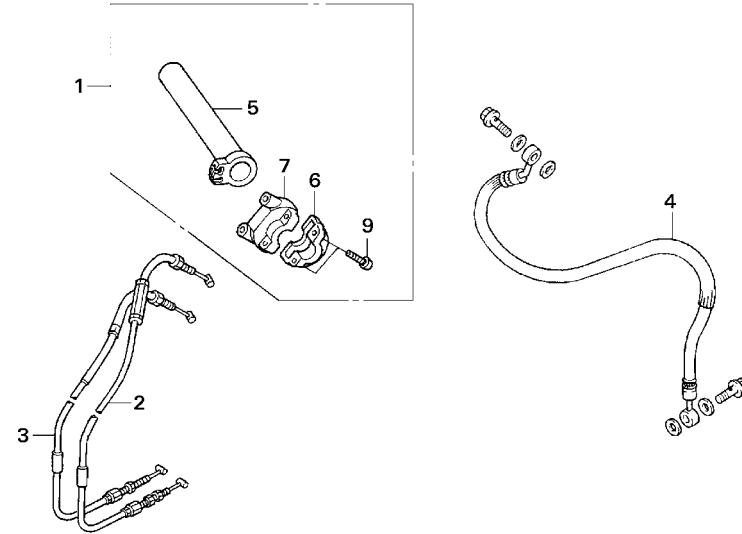

THROTTLE / CLUTCH HOSE

2007 CBR1000RR

Ref. No.	Part No.	Description	Reqd.No.	Remarks
			JSB SBK	
• 1	06531-NL3-750	HOUSING SET, THROT	1 1	
• 2	17910-NL9-000	CABLE COMP A, THROT	1 1	
• 3	17920-NL9-000	CABLE COMP B, THROT	1 1	
• 4	22900-NL6-000	HOSE, CLUTCH	1 1	
5	53141-MT7-000	PIPE, THROT GRIP	1 1	
6	53167-KV3-701	HOUSING, THROT UP	1 1	
7	53168-KV3-701	HOUSING, THROT UND	1 1	
• 8	64501-NL9-910	STAY, UPPER COWL	1 1	
9	93500-05020-0G	SCREW, PAN, 5X20	2 2	