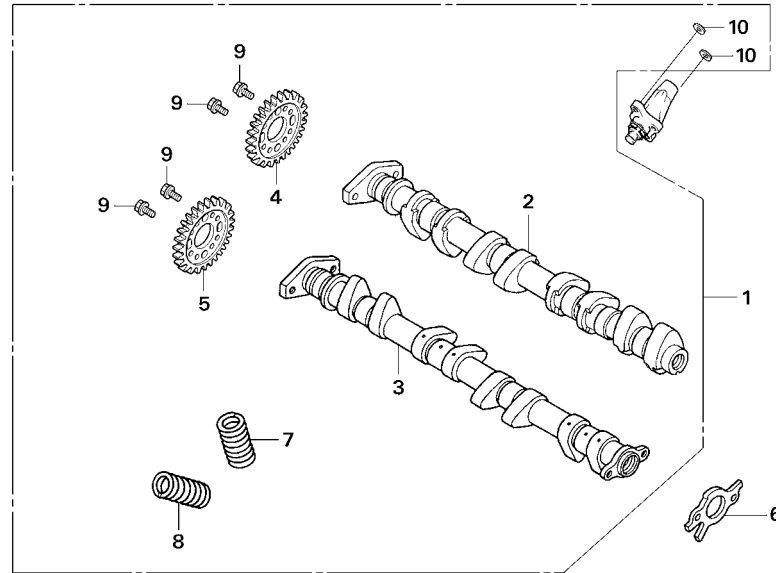

Block No.

E-1-4
ENGINE POWER UP KIT VI
(For JSB)

2007 CBR1000RR

Ref. No.	Part No.	Description	Reqd.No.	Remarks
			JSB SBK	
• 1	06110-NL9-D30	ENGINE POWER UP KIT VI (JSB)	1 -	
• 2	14110-NL9-C30	CAMSHAFT COMP, IN (JSB)	1 -	IN 9C3
• 3	14210-NL9-C40	CAMSHAFT COMP, EX (JSB-E)	1 -	EX 9C4
• 4	14321-NL9-C30	SPROCKET, CAM (JSB).....	1 -	9C3
• 5	14321-NL9-C40	SPROCKET, CAM (JSB-E)	1 -	9C4
6	14405-MEE-000	ROTER, CAM PULSE	(1) -	R/B
• 7	14751-NL9-D30	SPG, IN VALVE (JSB)	8 -	Brown paint
• 8	14761-NL9-C40	SPG, EX VALVE (JSB-E)	8 -	Green paint
• 9	90082-NL9-710	BOLT, FLANGE KNOCK, 7X10.5	4 -	
10	90488-425-000	WASHER, SEALING 6MM	2 -