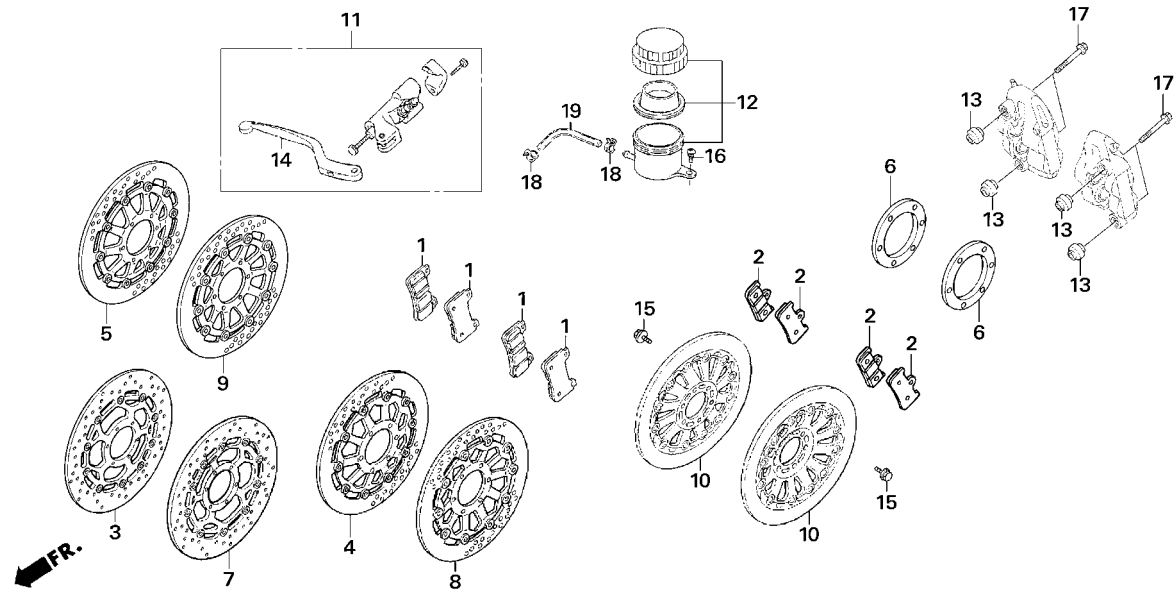

Block No.

F-3
FRONT BRAKE

2007 CBR1000RR

Ref. No.	Part No.	Description	Reqd.No. JSB SBK	Remarks
• 14	53160-NL5-701	LEVER, FR. BRAKE L 18P.....	1 1	BREMBO
15	90003-MC7-000	BOLT, FLANGE, 6X20	12 12	
16	90104-GT8-600	SCREW, SPECIAL, 6X14	1 1	
• 17	90131-NL9-720	BOLT, FLANGE, 10X65	4 4	Made of titanium, For STD FORK, BREMBO Ø320 DISK
18	95002-40850-08	CLAMP, TUBE (D8.5)	2 2	
19	95003-11015-60	TUBE, VINYL, 5X9X150	1 1