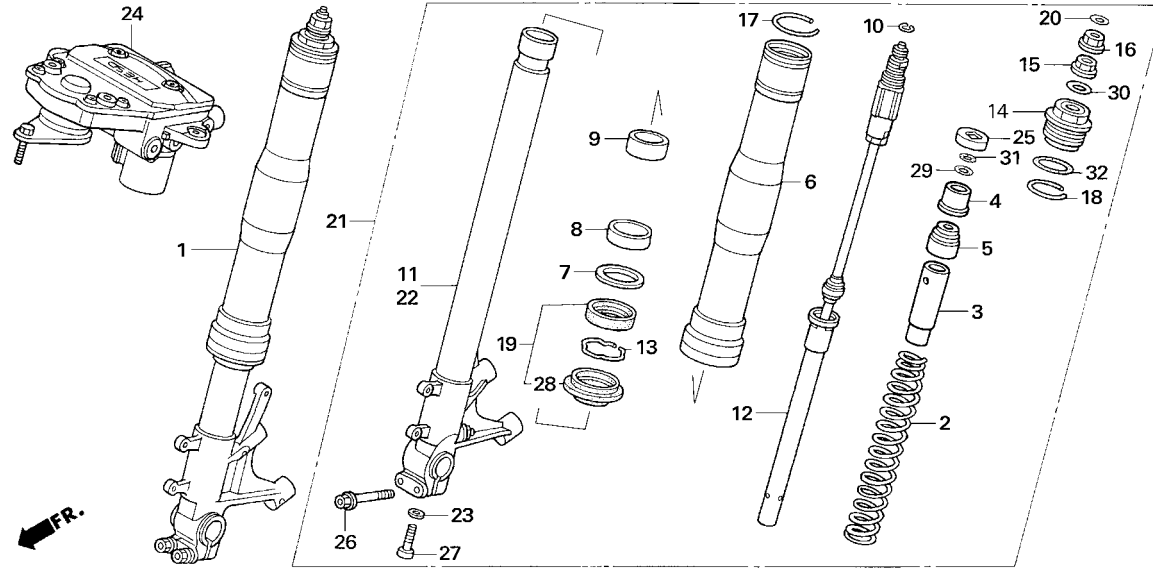

Block No.
F-2
FRONT FORK /
STEERING DAMPER

2007 CBR1000RR

Ref. No.	Part No.	Description	Reqd.No.	JSB SBK	Remarks
17	51455-MW4-003	RING, STOPPER.....	2	2	
18	51456-MCJ-751	RING, STOPPER.....	2	2	
19	51490-MEJ-003	SEAL SET, FR. FORK.....	2	2	
20	51496-MCJ-751	LABEL.....	2	2	
• 21	51500-MEL-R31	FORK ASSY, L. FRONT.....	1	1	R/B
22	51525-MEL-D21	PIPE COMP., L. SLIDE.....	1	1	
23	52442-KA3-711	WASHER, SPECIAL, 10MM.....	2	2	
• 24	53700-NL9-003	DAMPER ASSY, STRG.....	1	1	
25	53702-MCJ-751	PLATE, SPRING ADJUSTER.....	2	2	
26	90109-MR7-000	BOLT, FLANGE, 8X45.....	4	4	
27	90126-MR7-003	BOLT, SOCKET, 10X35.....	2	2	
28	91254-MEJ-003	DUST SEAL.....	2	2	
29	91255-MCJ-751	O-RING, 10.8X2.4.....	2	2	
30	91256-MCJ-751	O-RING, 23.3X2.4.....	2	2	
31	91257-MCJ-751	O-RING, 9.5X1.5.....	2	2	
32	91258-GF4-003	O-RING, 42.2X2.4.....	2	2