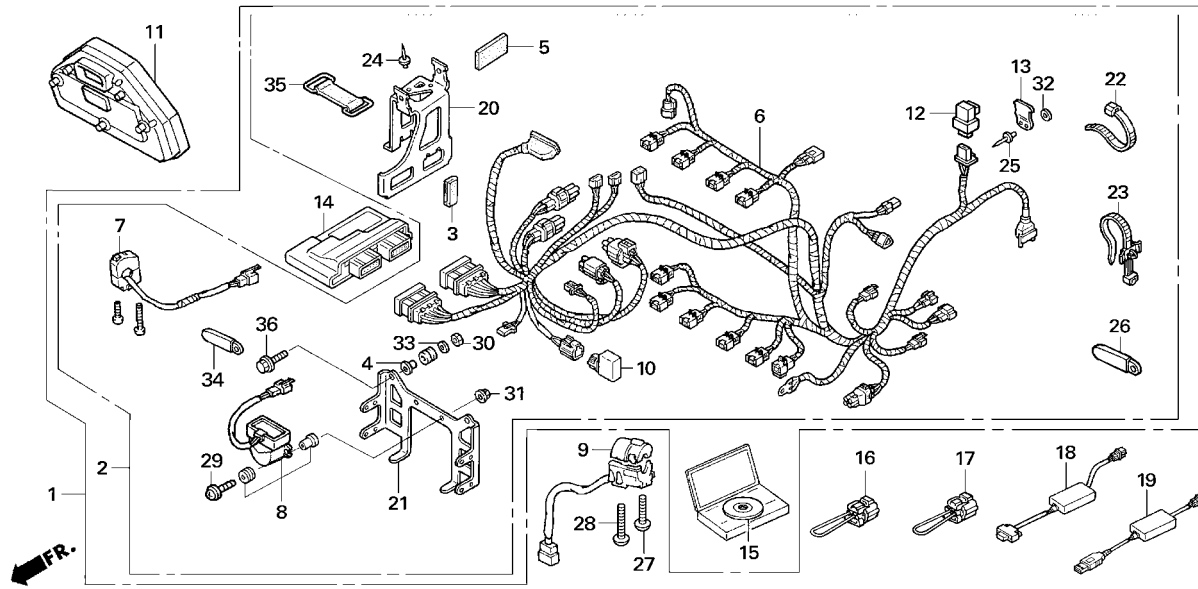

Block No.

F-14-1

**WIRE HARNESS SET
(2006)**

2007 CBR1000RR

Ref. No.	Part No.	Description	Reqd.No.	JSB SBK	Remarks
• 17	38773-NL9-C00	COUPLER ASSY., STD-MODE	1	1	GREEN, For STD
• 18	38880-NL3-750	UNIT ASSY, SERIAL I/F	1	1	RS232C TYPE
• 19	38880-NL9-C00	UNIT ASSY, SERIAL I/F	1	1	USB TYPE
• 20	64502-NL9-C00	STAY, ECU	1	1	For '06-'07 ECU
• 21	64503-NL9-000	STAY, CATCH TANK	1	1	
	22	90620-SB2-003	1	1	BAND, WIRE HARN .....
	23	90649-SC2-003	1	1	BAND, HARNESS .....
• 24	91080-NL6-300	POP RIVET 3.2X9.2	2	2	
• 25	91081-ND4-750	BLIND RIVET 3.2X8	2	2	
	26	91406-657-671	1	1	CLIP, WIRE HARNESS .....
	27	93500-05035-0G	1	1	SCREW, PAN 5X35 .....
	28	93500-05045-0G	1	1	SCREW, PAN 5X45 .....
	29	93891-04022-07	2	2	SCREW-WASHER, 4X22 .....
	30	94001-06000-0S	2	2	NUT, HEX, 6MM .....
	31	94050-04000	2	2	NUT, FLANGE, 4MM .....
	32	94101-03000	2	2	WASHER, PLAIN, 3MM .....
	33	94103-06000	2	2	WASHER, PLAIN, 6MM .....
	34	94591-27000	1	1	CLIP, 2X70 .....
	35	95012-11001	1	1	BAND A, BATTERY .....
	36	96001-06022-00	2	2	BOLT, FLANGE, SH, 6X22 .....