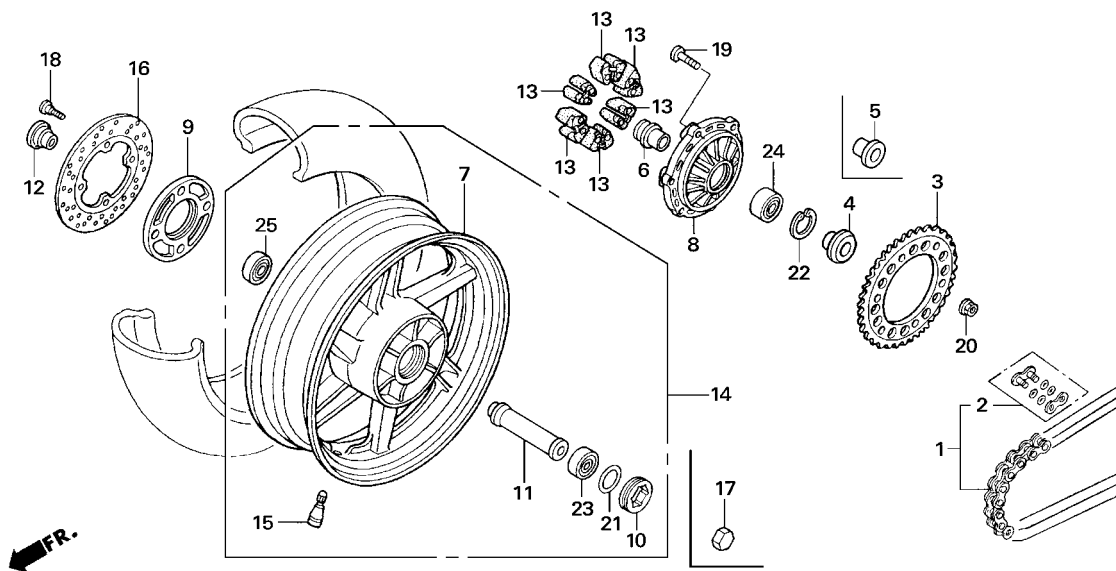

Block No.

F-6-1

**REAR WHEEL
(REAR BRAKE DISK OFF-SET MODEL)**

2007 CBR1000RR

Ref. No.	Part No.	Description	Reqd.No. JSB SBK	Remarks
1	40540-MAS-005	CHAIN, DRIVE RRGB525R0Z1-120LJF	1 1	
2	40545-MAS-005	JOINT, DRIVE CHAIN	1 1	
3	41201-MEL-J20	SPRKT, FINAL DRIVE 40T	1 1	For STD WHEEL, 530 CHAIN, R/B
	41201-MCJ-J00	SPRKT, FINAL DRIVE 41T	1 1	For STD WHEEL, 530 CHAIN
	41201-MCJ-000	SPRKT, FINAL DRIVE 42T	1 1	For STD WHEEL, 530 CHAIN
	41201-MCJ-670	SPRKT, FINAL DRIVE 43T	1 1	For STD WHEEL, 530 CHAIN
•	41238-NL6-700	SPRKT, FINAL DRIVE 38T	1 1	For NL6/9 WHEEL, 525 CHAIN
•	41239-NL6-700	SPRKT, FINAL DRIVE 39T	1 1	For NL6/9 WHEEL, 525 CHAIN
•	41240-NL6-700	SPRKT, FINAL DRIVE 40T	1 1	For NL6/9 WHEEL, 525 CHAIN
•	41241-NL6-700	SPRKT, FINAL DRIVE 41T	1 1	For NL6/9 WHEEL, 525 CHAIN
•	41242-NL6-700	SPRKT, FINAL DRIVE 42T	1 1	For NL6/9 WHEEL, 525 CHAIN
•	41243-NL6-700	SPRKT, FINAL DRIVE 43T	1 1	For NL6/9 WHEEL, 525 CHAIN
• 4	42311-NL9-000	COLLAR, L. DRIVEN FLANGE SIDE	1 1	Chamfering (large)
• 5	42311-NL9-C40	COLLAR, L. DRIVEN FLANGE SIDE	1 1	Chamfering (small)
• 6	42312-NL6-000	COLLAR, R. DRIVEN FLANGE SIDE	1 1	
• 7	42601-NL9-710	WHEEL, REAR 6.25-16.5	1 1	FORGING WHEEL
• 8	42609-NL6-000	FLANGE, FINAL DRIVEN	1 1	
• 9	42611-NL9-C40	SPACER, RR. BRAKE DISK	1 1	REAR BRAKE DISK OFF-SET MODEL
• 10	42621-NL6-000	RETAINER, RR. WHEEL BRG	1 1	
• 11	42624-NL9-C40	COLLAR, RR. WHEEL DISTANCE	1 1	REAR BRAKE DISK OFF-SET MODEL
• 12	42631-NL9-C40	COLLAR, RR. WHEEL R. SIDE	1 1	REAR BRAKE DISK OFF-SET MODEL