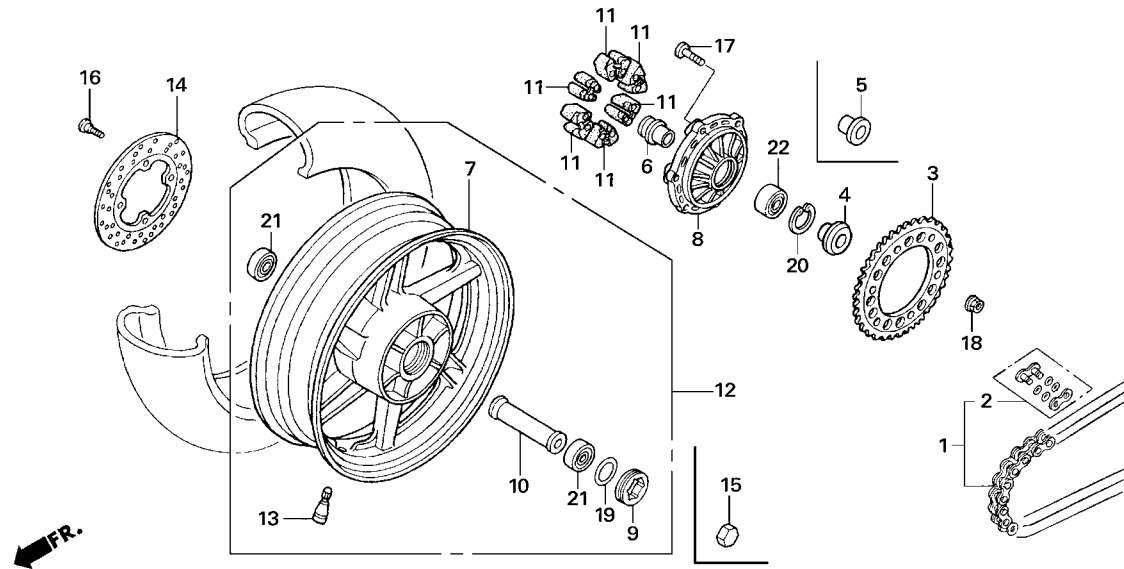

Block No.

F-6
REAR WHEEL

2007 CBR1000RR

Ref. No.	Part No.	Description	Reqd.No.	Remarks
			JSB SBK	
13	42753-ML7-004	VALBE, RIM (DUN).....	1 1	
• 14	43121-NL6-000	DISK, RR. BRAKE	1 1	
• 15	87000-NL6-000	TOOL, RETAINER A	1 1	
16	90003-MC7-000	BOLT, FLANGE, 6X20	4 4	
• 17	90120-NL6-300	BOLT, DRIVEN FLANGE 8MM	6 6	
18	90309-KF0-003	NUT, FLANGE, 8MM.....	6 6	
• 19	90501-NL6-000	WASHER, RR. WHEEL BRG.....	1 1	
• 20	90651-ML0-731	CIRCLIP, INTERNAL, 62.....	1 1	
• 21	91051-NL6-000	BRG., BALL RADIAL 6205 2RS.....	2 2	
• 22	91052-NL6-003	BRG., ANGULAR 30X62X23.8.....	1 1