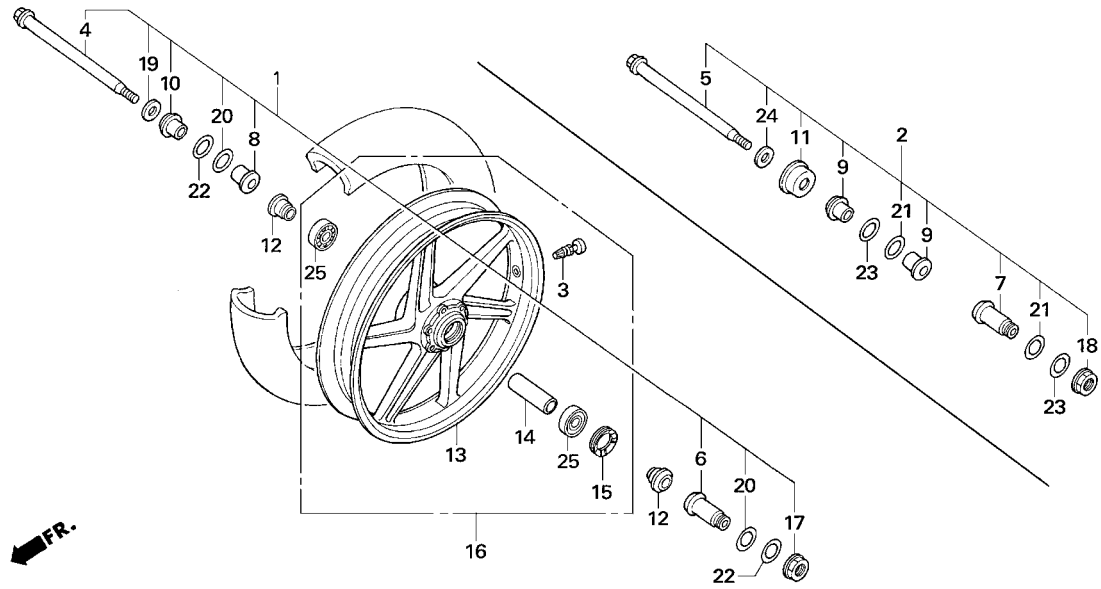

Block No.

F-5
FRONT WHEEL /
AXLE SET

2007 CBR1000RR

Ref. No.	Part No.	Description	Reqd.No.	JSB SBK	Remarks
• 14	44620-NL6-010	COLLAR, FR. WHEEL DIST	(1)	(1)	For NL6 WHEEL, OP
•	44620-NL9-710	COLLAR, FR. WHEEL DIST	1	1	For NL9 WHEEL
• 15	44622-NL0-810	RETAINER, FR. WHEEL.....	1	1	
• 16	44650-NL9-710	WHEEL ASSY, FR. 3.5-16.5	1	1	
• 17	90305-NL6-000	NUT, M28X1.0.....	1	1	For SHOWA SPL FORK
• 18	90305-NL9-720	NUT, M30X1.0.....	1	1	For STD FORK
• 19	90503-NL6-000	WASHER, 45X22X3	1	1	For SHOWA SPL FORK
• 20	90525-NL9-000	SHIM 0.2, FR. FORK SIDE	N	N	For SHOWA SPL FORK
• 21	90525-NL9-720	SHIM 0.2, FR. FORK R SIDE	N	N	For STD FORK
• 22	90526-NL9-000	SHIM 0.3, FR. FORK SIDE	N	N	For SHOWA SPL FORK
• 23	90526-NL9-720	SHIM 0.3, FR. FORK R SIDE	N	N	For STD FORK
• 24	90535-NL9-720	WASH, FR. AXLE	1	1	For STD FORK
• 25	91057-NL9-710	BEARING, RADIAL, BALL	2	2