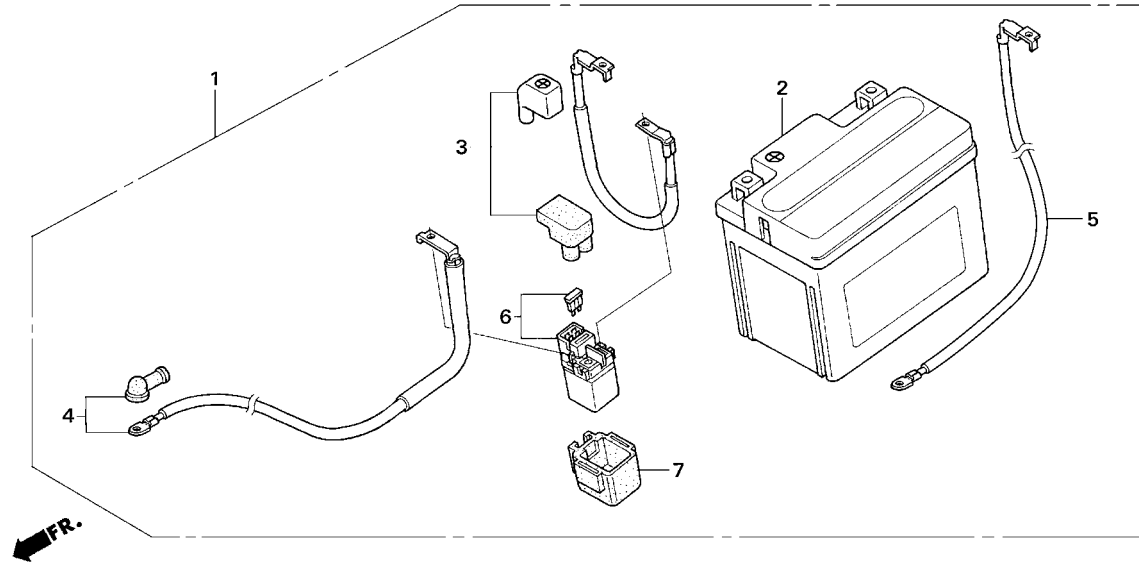

Block No.

F-13

BATTERY / CABLE SET

2007 CBR1000RR

Ref. No.	Part No.	Description	Reqd.No.	JSB SBK	Remarks
• 1	06324-NL9-C00	BATTERY & CABLE SET.....	1	1	
2	31500-MCL-013	BATTERY YTZ10S	1	1	R/B
• 3	32401-NL9-720	CABLE, BATT-ST MAG.....	1	1	
• 4	32410-NL9-720	CABLE, STARTER MOTOR.....	1	1	
• 5	32601-NL9-C00	CABLE, BAT EARTH.....	1	1	
6	35850-MT4-000	SW ASSY, START MAG	1	1	
7	35856-KBH-000	RUBBER, SHOCK.....	1	1