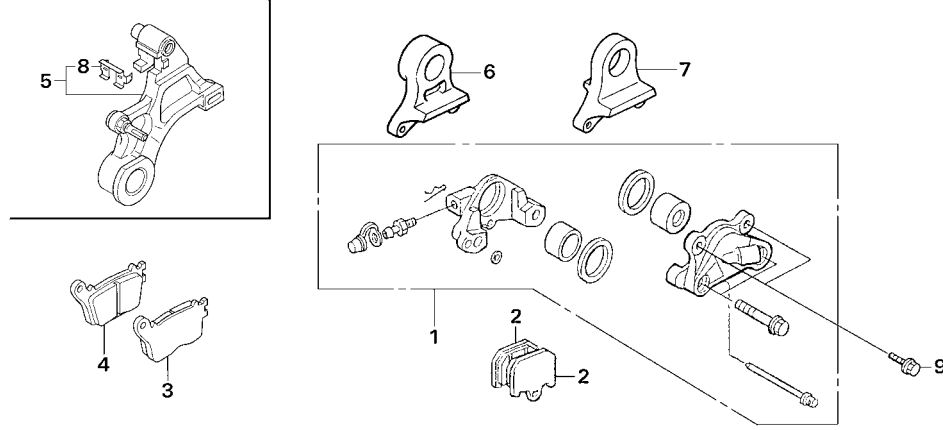

Block No.

F-4
REAR BRAKE

2007 CBR1000RR

FR.

Ref. No.	Part No.	Description	Reqd.No. JSB SBK	Remarks
• 1	43100-NL5-701	CALIPER ASSY, RR.	1 1	
• 2	43105-NL5-700	PAD COMP, RR. (X95)	2 2	For NL5 CALIPER
•	43105-NL9-C00	PAD COMP, RR. (TT2450).....	2 2	For NL5 CALIPER
• 3	43105-NL9-C30	PAD COMP, A RR. (TT2450)	1 1	For '06 - '07 STD CALIPER
•	43105-NL9-C40	PAD COMP, A RR. (X95A)	1 1	For '06 - '07 STD CALIPER
• 4	43106-NL9-C30	PAD COMP, B RR. (TT2450)	1 1	For '06 - '07 STD CALIPER
•	43106-NL9-C40	PAD COMP, B RR. (X95A)	1 1	For '06 - '07 STD CALIPER
• 5	43110-MEL-R31	BRACKET COMP, RR.	1 1	R/B ('06 - '07)
• 6	43110-NL9-000	BRKT, RR CALIPER	1 1	For NL5 CALIPER, NL9 WHEEL
• 7	43110-NL9-C40	BRKT, RR CALIPER	1 1	REAR BRAKE DISK OFF-SET MODEL (For NL5 CALIPER, NL9 WHEEL)
• 8	43112-MEL-D21	RETAINER	1 1	R/B ('06 - '07)
• 9	90101-NL6-000	BOLT, FLANGE, 7X21	2 2