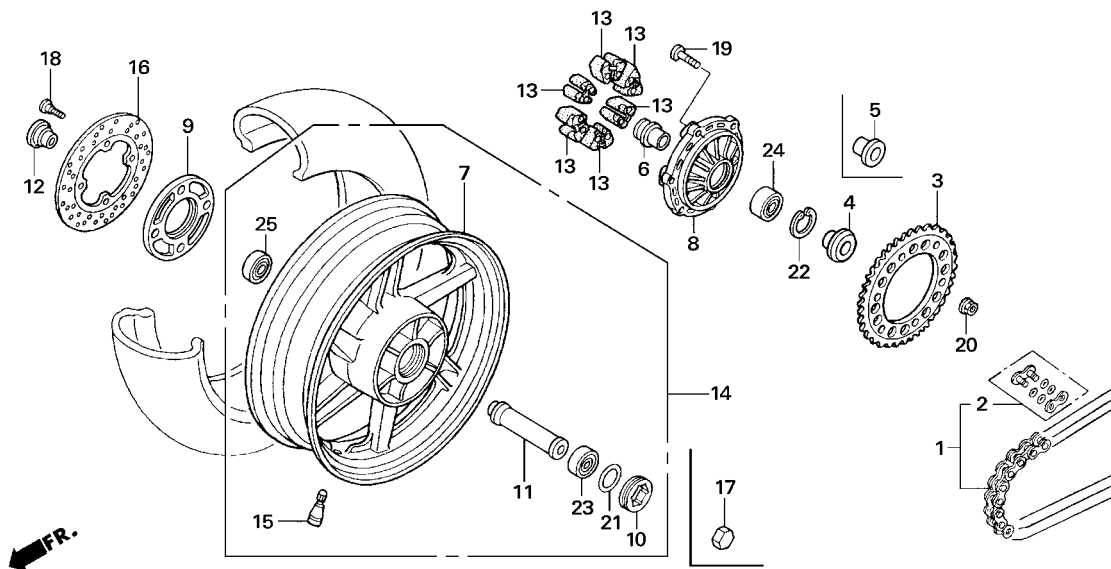

Block No.

F-6-1

REAR WHEEL (REAR BRAKE DISK OFF-SET MODEL)

2007 CBR1000RR

Ref. No.	Part No.	Description	Reqd.No.	JSB SBK	Remarks
• 13	42633-NL6-003	DAMPER, RR. WHEEL.....	6	6	
• 14	42650-NL9-C40	WHEEL ASSY, RR. 6.25-16.5	1	1	REAR BRAKE DISK OFF-SET MODEL
• 15	42753-ML7-004	VALBE, RIM (DUN).....	1	1	
• 16	43121-NL6-700	DISK, RR. BRAKE	1	1	REAR BRAKE DISK OFF-SET MODEL
• 17	87000-NL6-000	TOOL, RETAINER A	1	1	
• 18	90119-NL9-C40	BOLT, RR DISK (Ti)	4	4	REAR BRAKE DISK OFF-SET MODEL, Made of titanium
• 19	90120-NL6-300	BOLT, DRIVEN FLANGE 8MM	6	6	
• 20	90309-KF0-003	NUT, FLANGE, 8MM.....	6	6	
• 21	90501-NL6-000	WASHER, RR. WHEEL BRG.....	1	1	
• 22	90651-ML0-731	CIRCLIP, INTERNAL, 62.....	1	1	
• 23	91051-NL6-000	BRG., BALL RADIAL 6205 2RS.....	1	1	
• 24	91052-NL6-003	BRG., ANGULAR 30X62X23.8.....	1	1	
• 25	91053-NL6-701	BRG., BALL RADIAL 52X27X15	1	1	REAR BRAKE DISK OFF-SET MODEL