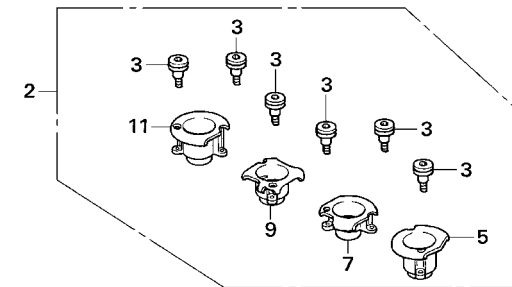

Block No.

E-9
AIR FUNNEL SET

2007 CBR1000RR

Ref. No.	Part No.	Description	Reqd.No. JSB SBK	Remarks
• 1	06160-NL9-710	AIR FUNNEL SET	1 1	
• 2	06160-NL9-C30	AIR FUNNEL SET	(1) (1)	OP
• 3	16514-NL9-710	BOLT, 5MM	6 6	
• 4	17215-NL9-710	FUNNEL, AIR#1 (45)	1 1	1B, 1-45
• 5	17215-NL9-C30	FUNNEL, AIR#1 (55)	(1) (1)	OP, 1-55
• 6	17216-NL9-710	FUNNEL, AIR#2 (25)	1 1	2B, 2-25
• 7	17216-NL9-C30	FUNNEL, AIR#2 (35)	(1) (1)	OP, 2-35
• 8	17217-NL9-710	FUNNEL, AIR#3 (25)	1 1	3B, 3-25
• 9	17217-NL9-C30	FUNNEL, AIR#3 (35)	(1) (1)	OP, 3-35
• 10	17218-NL9-710	FUNNEL, AIR#4 (45)	1 1	4B, 4-45
• 11	17218-NL9-C30	FUNNEL, AIR#4 (55)	(1) (1)	OP, 4-55