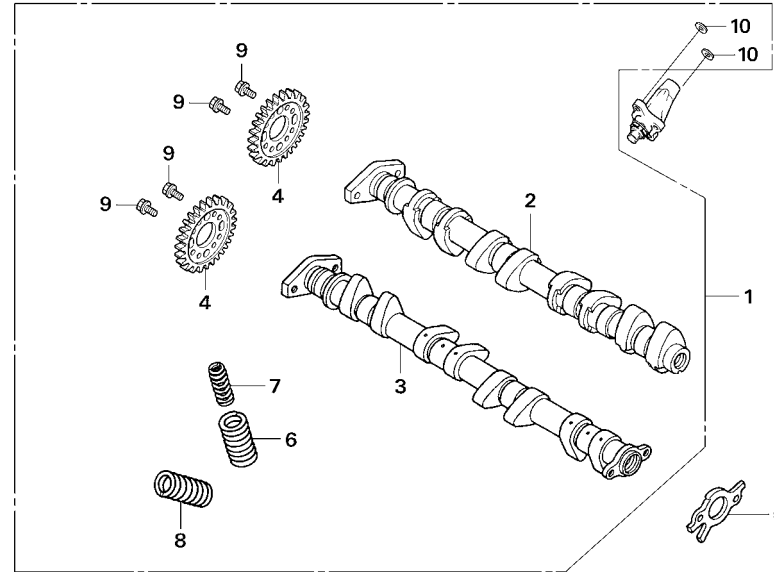

Block No.

E-1-3
ENGINE POWER UP KIT V
(For JSB)

2007 CBR1000RR

Ref. No.	Part No.	Description	Reqd.No.	Remarks
			JSB SBK	
• 1	06110-NL9-C40	ENGINE POWER UP KIT V, JSB-E	1 -	'06 JSB Endurance
• 2	14110-MEL-R10	CAMSHAFT COMP, IN.....	1 -	R/B
• 3	14210-NL9-C40	CAMSHAFT COMP, EX (JSB-E).....	1 -	9C4, '06 JSB Endurance
• 4	14321-NL9-C40	SPROCKET, CAM (JSB-E)	2 -	9C4, '06 JSB Endurance
• 5	14405-MEE-000	ROTOR, CAM PULSE.....	(1) -	R/B
• 6	14751-NL9-C40	SPG, IN VALVE OUTER (JSB-E).....	8 -	Red paint, '06 JSB Endurance
• 7	14752-MEL-D20	SPG, IN VALVE INNER	8 -	Yellowish green paint
• 8	14761-NL9-C40	SPG, EX VALVE (JSB-E)	8 -	Green paint, '06 JSB Endurance
• 9	90082-NL9-710	BOLT, FLANGE KNOCK, 7X10.5	4 -	
• 10	90488-425-000	WASHER, SEALING 6MM	2 -