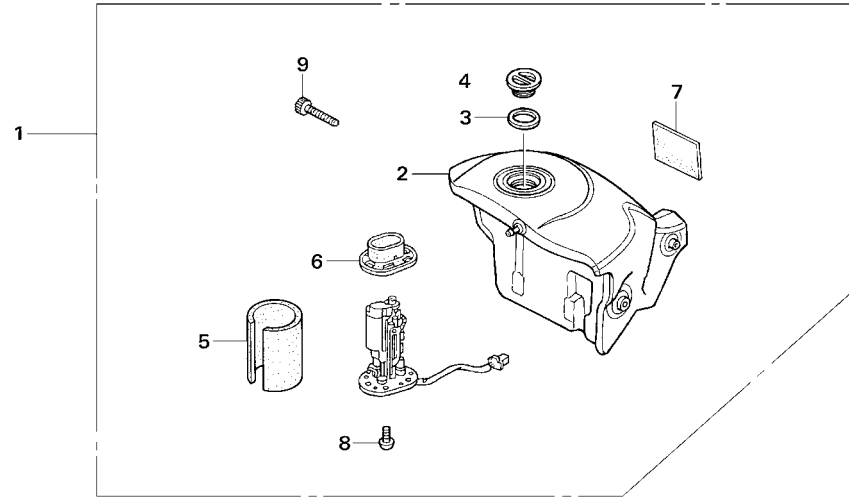

Block No.

F-7
FUEL TANK

2007 CBR1000RR

Ref. No.	Part No.	Description	Reqd.No. JSB SBK	Remarks
• 1	06175-NL9-910	TANK SET FUEL.....	1 1	
• 2	17510-NL9-910	TANK COMP, FUEL.....	1 1	
• 3	17515-NX5-770	PKG, FUEL TANK.....	1 1	
• 4	17521-NX4-680	CAP, FUEL TANK.....	1 1	
• 5	17522-NF5-690	SPONGE, BUFFLE.....	4 4	
• 6	17574-NL9-910	PACKING, BASE.....	1 1	
• 7	31517-NL9-000	SPONGE, MT 5MM.....	1 1	
8	90105-MM4-000	SCREW, PAN 6X10.....	6 6	
9	96600-08025-00	BOLT, SOCKET 8X25.....	1 1	In the left side, use the STD