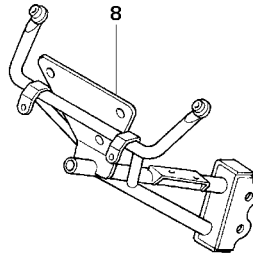

Block No.

E-11

WATER HOSE PLUG SET

2007 CBR1000RR

FR.

Ref. No.	Part No.	Description	Reqd.No.	JSB SBK	Remarks
• 1	19320-NL9-D30	THERMOSTAT ASSY	1	1	62°C
• 2	19511-NL3-650	PLUG, FAST IDLE.....	2	2	

Block No.

F-1

THROTTLE / CLUTCH HOSE

2007 CBR1000RR

Ref. No.	Part No.	Description	Reqd.No.	Remarks
			JSB SBK	
• 1	06531-NL3-750	HOUSING SET, THROT	1 1	
• 2	17910-NL9-000	CABLE COMP A, THROT	1 1	
• 3	17920-NL9-000	CABLE COMP B, THROT	1 1	
• 4	22900-NL6-000	HOSE, CLUTCH	1 1	
5	53141-MT7-000	PIPE, THROT GRIP	1 1	
6	53167-KV3-701	HOUSING, THROT UP	1 1	
7	53168-KV3-701	HOUSING, THROT UND	1 1	
• 8	64501-NL9-910	STAY, UPPER COWL	1 1	
9	93500-05020-0G	SCREW, PAN, 5X20	2 2	