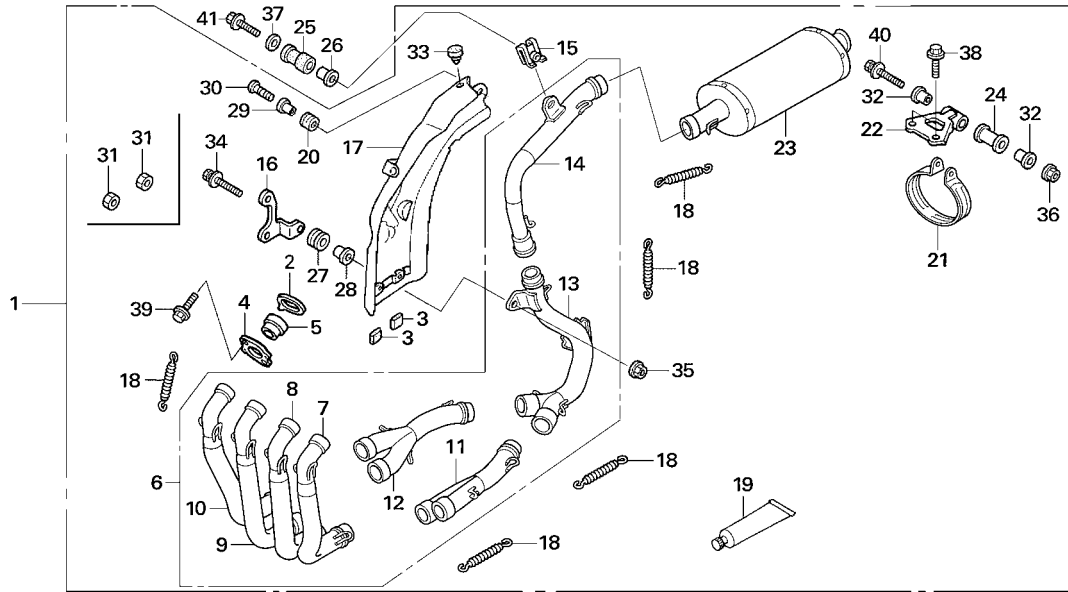

Block No.

F-10

EXHAUST SET (2007 JSB)

2007 CBR1000RR

Ref. No.	Part No.	Description	Reqd.No.	Remarks
			JSB SBK	
• 1	06183-NL9-D30	EXHAUST SET (JSB)	1 -	
• 2	18291-NL9-000	GASKET, EXH PIPE	4 -	
• 3	18293-MCA-A20	RUBBER, PKG. PROTR	2 -	
• 4	18293-NL9-910	FLANGE, EXH	4 -	
• 5	18295-NL9-910	COLLAR, EXH	4 -	
• 6	18300-NL9-D00	PIPE ASSY, EXH	1 -	Made of titanium
• 7	18301-NL9-D00	PIPE COMP, EXH(#1)	1 -	Made of titanium
• 8	18302-NL9-D00	PIPE COMP, EXH(#2)	1 -	Made of titanium
• 9	18303-NL9-D00	PIPE COMP, EXH(#3)	1 -	Made of titanium
• 10	18304-NL9-D00	PIPE COMP, EXH(#4)	1 -	Made of titanium
• 11	18305-NL9-D00	JOINT COMP, (#1-#2)	1 -	Made of titanium
• 12	18306-NL9-D00	JOINT COMP, (#3-#4)	1 -	Made of titanium
• 13	18307-NL9-D00	JOINT COMP, RR	1 -	Made of titanium
• 14	18309-NL9-D00	PIPE COMP, TAIL	1 -	Made of titanium
• 15	18311-NL9-910	NUT, TAIL PIPE	1 -	
• 16	18320-NL9-000	STAY, EXH PIPE JOINT	1 -	
• 17	18325-MEL-013	PROTECTOR, EXH PIPE INNER	1 -	
• 18	18336-NL9-000	SPRING, EXH PIPE	17 -	
• 19	18339-NL9-910	GREASE, ANTI SEIZING	1 -	
• 20	18345-MBT-610	RUBBER, PROTECTOR MOUNT	1 -