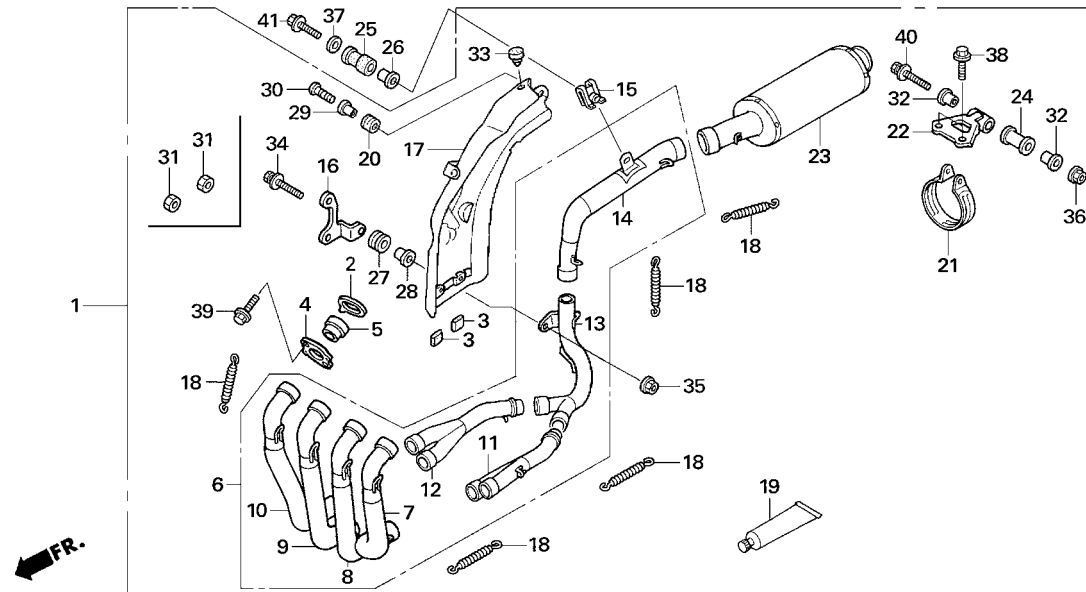

Block No.

F-10-1

**EXHAUST SET
(2006)**

2007 CBR1000RR

Ref. No.	Part No.	Description	Reqd.No.	JSB SBK	Remarks
37	94103-08700	WASHER, PLAIN 8MM	1	1	For '06-'07 STD SEAT RAIL, R/B
38	95701-06010-00	BOLT, FLANGE, 6X10	2	2	
39	95701-08020-00	BOLT, FLANGE, 8X20	8	8	
40	95701-08055-00	BOLT, FLANGE, 8X55	1	1	
41	96400-08045-07	BOLT, FLANGE, 8X45	1	1	For '06-'07 STD SEAT RAIL, R/B