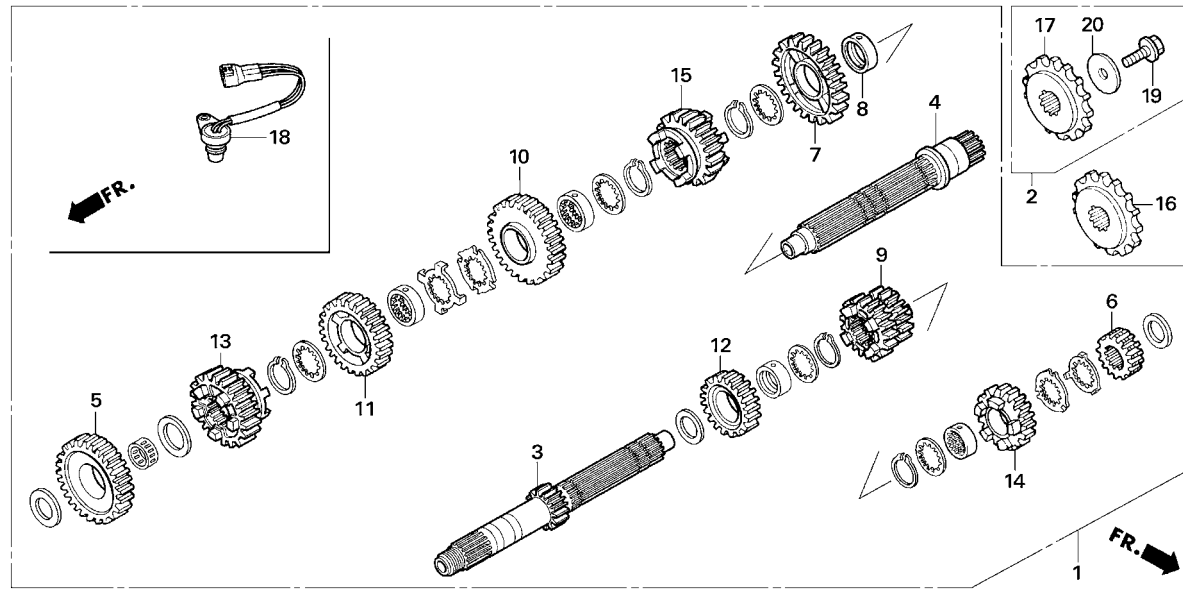

Block No.

E-8
TRANSMISSION SET (R/B)

2007 CBR1000RR

Ref. No.	Part No.	Description	Reqd.No.	Remarks
19	90004-492-010	SPL. BOLT, FLANGE, 10X22	1 1	
• 20	90402-NL6-000	WASHER, 10.2X37X3	1 1