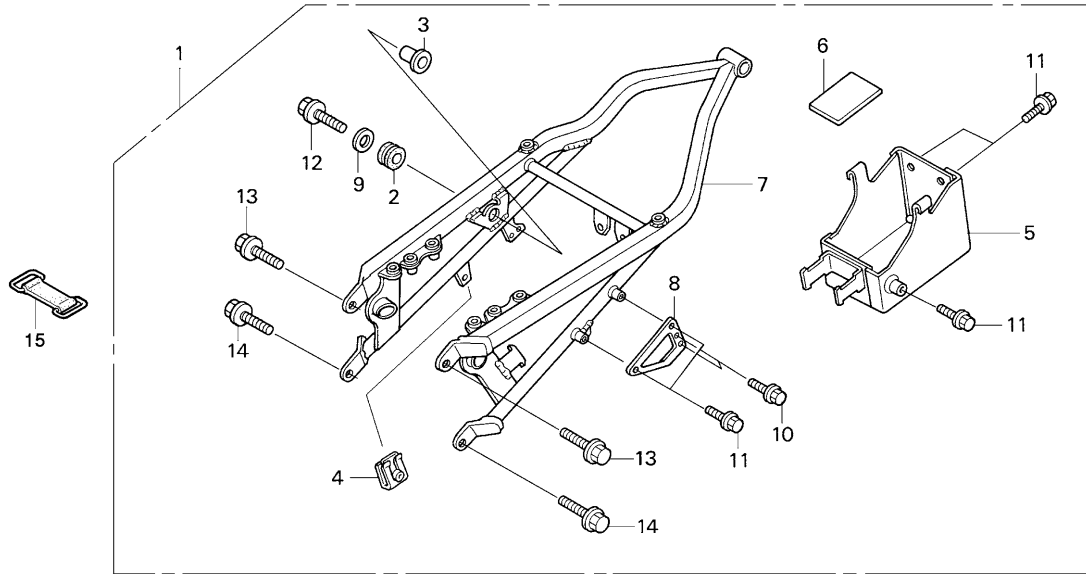

Block No.

F-17
SEAT RAIL SET

2007 CBR1000RR

Ref. No.	Part No.	Description	Reqd.No. JSB SBK	Remarks
• 1	06502-NL9-910	SEAT TAIL SET	1 1	
2	18422-KR3-870	RUBBER A, MUFF MOUNT	1 1	
3	18423-KR3-600	COLLAR, MUFF MOUNT	1 1	
4	19014-KEA-003	SET, NUT.....	1 1	
• 5	31510-NL9-910	TRAY COMP, BATTERY.....	1 1	
• 6	31517-NL9-910	SPONGE, MT 3MM.....	1 1	
• 7	50240-NL9-910	SEAT RAIL COMP	1 1	
• 8	52430-NL9-910	PLATE, RR. CHSH ADJ	1 1	
9	94101-10000	WASHER, PLAIN, 10MM.....	1 1	
10	96001-06012-00	BOLT, FLANGE, SH, 6X12	2 2	
11	96300-06012-00	BOLT, FLANGE, DR, 6X12	5 5	
12	96300-08025-00	BOLT, FLANGE, DR, 8X25	1 1	
13	96300-10025-00	BOLT, FLANGE, DR, 10X25	2 2	
14	96300-10028-00	BOLT, FLANGE, DR, 10X28	2 2	
15	95012-12001	BAND B1, BATTERY	1 1	