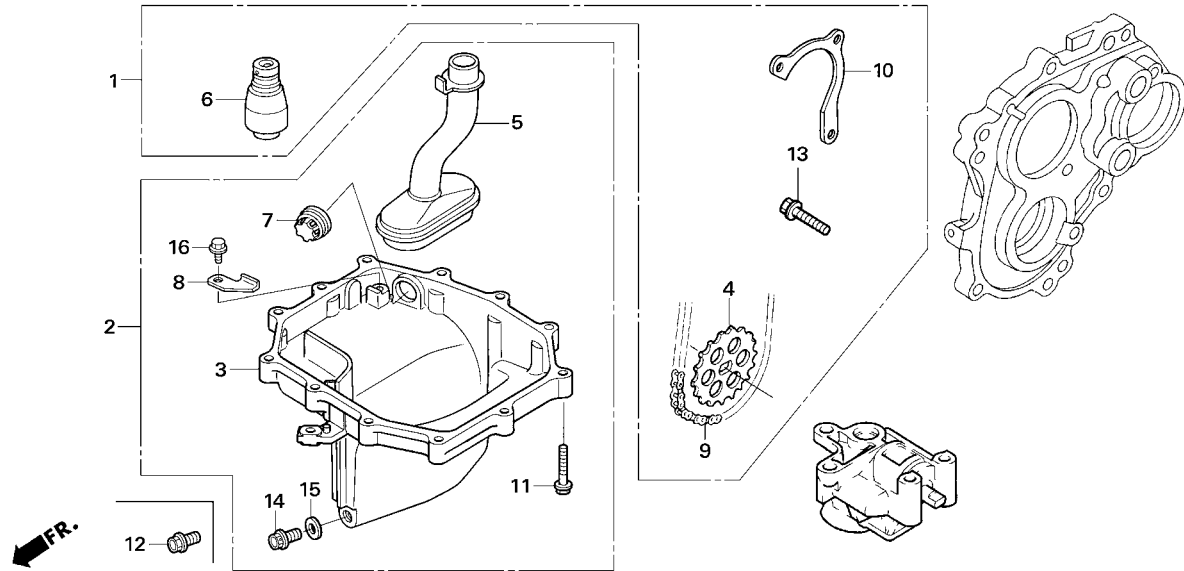

Block No.

E-2

**OIL PUMP SET / OIL PAN SET
(For SBK)**

2007 CBR1000RR

Ref. No.	Part No.	Description	Reqd.No. JSB SBK	Remarks
• 1	06190-NL9-C01	OIL PUMP SET, SBK	- 1	
• 2	06260-NL9-C00	OIL PAN SET, SBK	- 1	
• 3	11211-NL9-C00	OIL PAN	- 1	
• 4	15134-NL9-710	SPROCKET, OIL PUMP DRIVEN.....	- 1	
• 5	15150-NL9-C00	STRAINER COMP., OIL.....	- 1	
• 6	15220-NL9-710	VALVE ASSY, RELIEF	- 1	
• 7	15661-MAS-003	FINDER, OIL LEVEL	- 1	
• 8	15662-NL9-C00	STOPPER, LEVEL FINDER	- 1	
• 9	19225-MCS-003	CHAIN, PUMP.....	- 1	
• 10	23219-NL9-C00	PLATE, BRG SET.....	- 1	
• 11	90006-GHB-680	BOLT, FLANGE, NSHF, 6X28.....	- 12	
• 12	90012-MEL-R10	BOLT, DRAIN 12MM.....	1 (1)	R/B, For STD OIL PAN
• 13	90052-NL9-711	BOLT, FLANGE, SPL, 8X30	- 1	
• 14	90081-NX4-000	BOLT, DRAIN 12MM.....	- 1	
• 15	94109-12000	WASHER, PLUG, DRAIN 12MM.....	- 1	
• 16	96001-06012-00	BOLT, FLANGE, SH, 6X12	- 1	