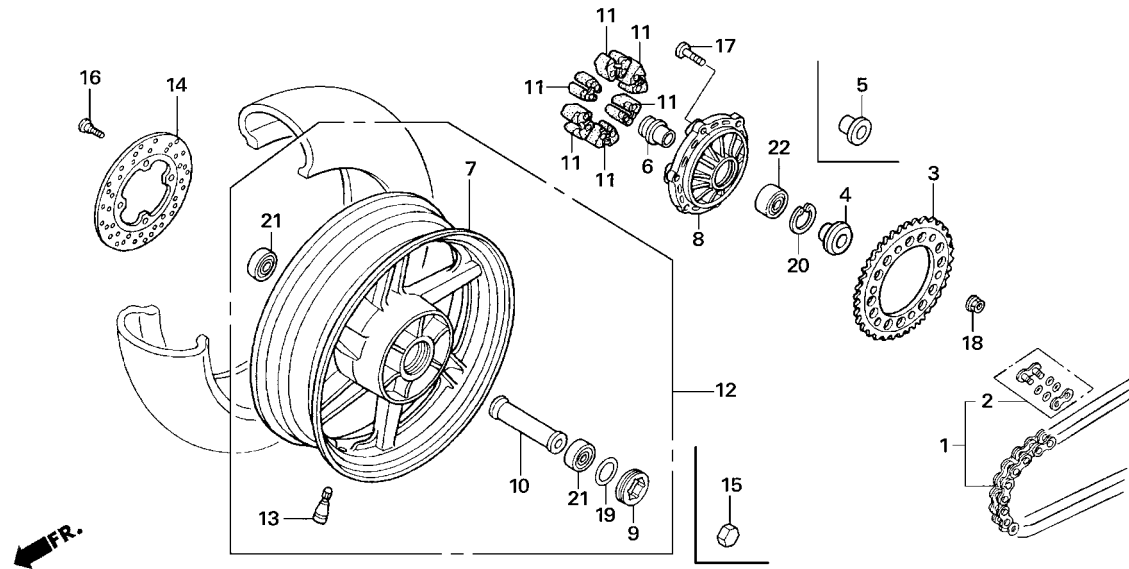

Block No.

F-6
REAR WHEEL

2007 CBR1000RR

Ref. No.	Part No.	Description	Reqd.No.	Remarks
			JSB SBK	
1	40540-MAS-005	CHAIN, DRIVE RKG525R0Z1-120LJF	1 1	
2	40545-MAS-005	JOINT, DRIVE CHAIN	1 1	
3	41201-MEL-J20	SPRKT, FINAL DRIVE 40T	1 1	For STD WHEEL, 530 CHAIN, R/B
	41201-MCJ-J00	SPRKT, FINAL DRIVE 41T	1 1	For STD WHEEL, 530 CHAIN
	41201-MCJ-000	SPRKT, FINAL DRIVE 42T	1 1	For STD WHEEL, 530 CHAIN
	41201-MCJ-670	SPRKT, FINAL DRIVE 43T	1 1	For STD WHEEL, 530 CHAIN
•	41238-NL6-700	SPRKT, FINAL DRIVE 38T	1 1	For NL6/9 WHEEL, 525 CHAIN
•	41239-NL6-700	SPRKT, FINAL DRIVE 39T	1 1	For NL6/9 WHEEL, 525 CHAIN
•	41240-NL6-700	SPRKT, FINAL DRIVE 40T	1 1	For NL6/9 WHEEL, 525 CHAIN
•	41241-NL6-700	SPRKT, FINAL DRIVE 41T	1 1	For NL6/9 WHEEL, 525 CHAIN
•	41242-NL6-700	SPRKT, FINAL DRIVE 42T	1 1	For NL6/9 WHEEL, 525 CHAIN
•	41243-NL6-700	SPRKT, FINAL DRIVE 43T	1 1	For NL6/9 WHEEL, 525 CHAIN
• 4	42311-NL9-000	COLLAR, L. DRIVEN FLANGE SIDE	1 1	Chamfering (large)
• 5	42311-NL9-C40	COLLAR, L. DRIVEN FLANGE SIDE	1 1	Chamfering (small)
• 6	42312-NL6-000	COLLAR, R. DRIVEN FLANGE SIDE	1 1	
• 7	42601-NL9-710	WHEEL, REAR 6.25-16.5	1 1	FORGING WHEEL
• 8	42609-NL6-000	FLANGE, FINAL DRIVEN	1 1	
• 9	42621-NL6-000	RETAINER, RR. WHEEL BRG	1 1	
• 10	42624-NL6-000	COLLAR, RR. WHEEL DISTANCE	1 1	
• 11	42633-NL6-003	DAMPER, RR. WHEEL	6 6	
• 12	42650-NL9-710	WHEEL ASSY, RR. 6.25-16.5	1 1