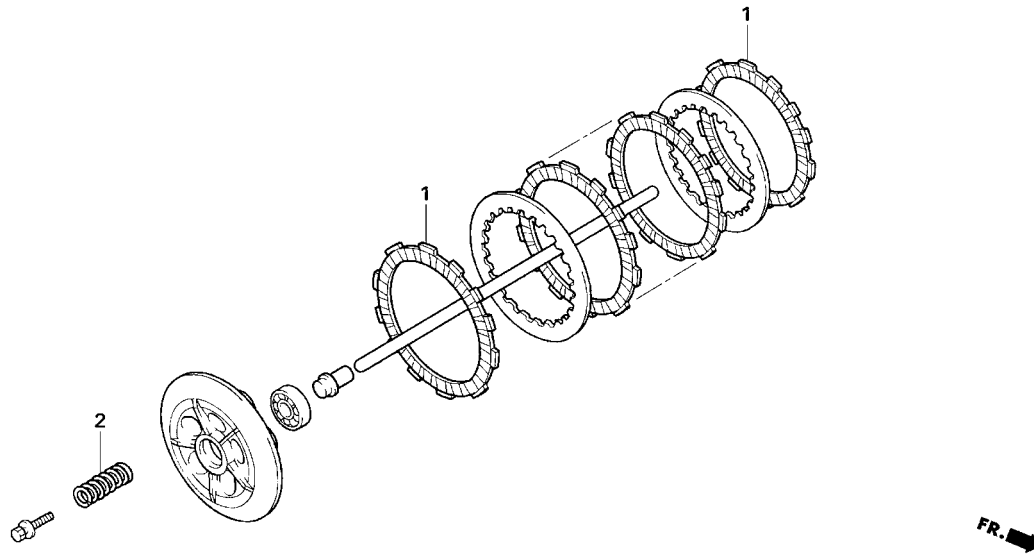

Block No.

E-3
CLUTCH
(For JSB)

2007 CBR1000RR

Ref. No.	Part No.	Description	Reqd.No.	Remarks
• 1	22201-NL9-C30	DISK, CLUTCH FRICTION	2 -	Thickness : t3.8
• 2	22401-MEL-R30	SPRING, CLUTCH	5 -	Green paint, R/B