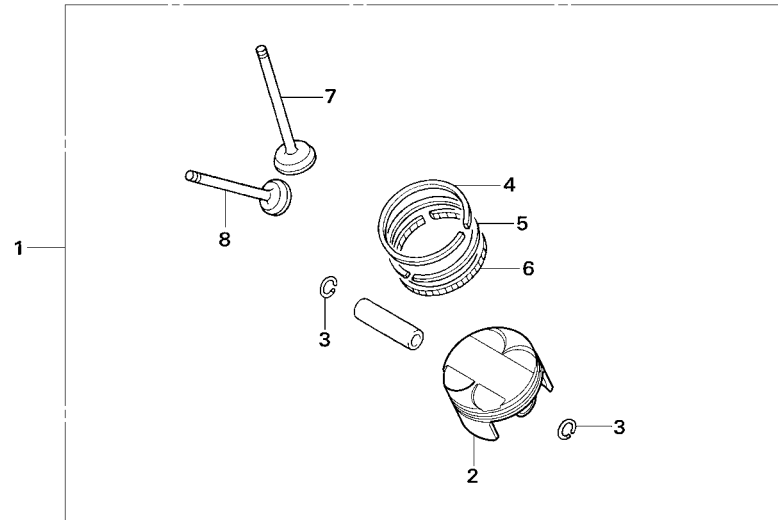

Block No.

E-1-1
ENGINE POWER UP KIT IV
(For SBK)

2007 CBR1000RR

FR.

Ref. No.	Part No.	Description	Reqd.No. JSB SBK	Remarks
• 1	06120-NL9-C00	ENGINE POWER UP KIT IV, SBK	- 1	
• 2	13101-NL9-C00	PISTON	- 4	9C0
• 3	13112-NL9-000	CLIP, PISTON PIN 17MM.....	- 8	
• 4	13121-NL9-003	RING, PISTON TOP 75X0.8X2.3.....	- 4	
• 5	13131-NL9-003	RING, PISTON 2ND 75X0.8X2.3	- 4	
• 6	13141-NL9-003	RING, PISTON OIL 75X1.5X1.95	- 4	
• 7	14711-NL9-C00	VALVE, INLET(29)	- 8	
• 8	14721-NL9-000	VALVE, EXHAUST(24)	- 8