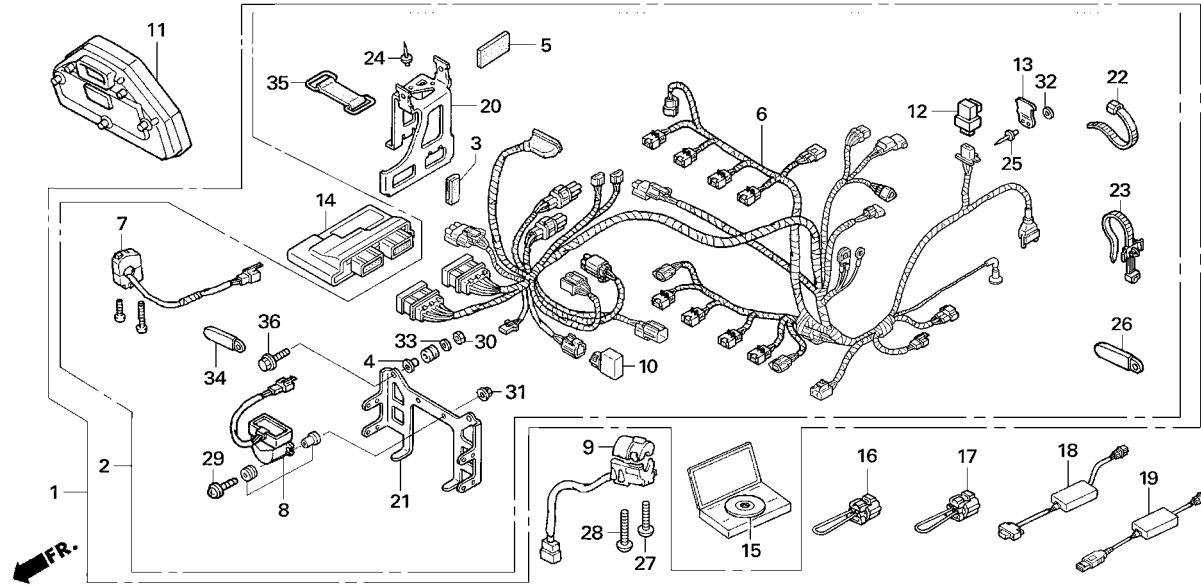

Block No.
F-14
WIRE HARNESS SET
(2007)

2007 CBR1000RR

Ref. No.	Part No.	Description	Reqd.No.	JSB SBK	Remarks
• 1	06321-NL9-D00	HARNESS SET (SBK).....	- 1		With UNIT ASSY and CD-ROM (Wire harness: 32100-NL9-D00)
• 2	06321-NL9-D30	HARNESS SET (JSB).....	1 -		Without UNIT ASSY and CD-ROM (Wire harness: 32100-NL9-D00)
• 3	17556-MEL-300	FILM A, PROTECTOR.....	1 1		
• 4	18357-KA4-710	COLLAR, SILENCER.....	2 2		
• 5	31517-NL9-910	SPONGE, MT 3MM.....	1 1		
• 6	32100-MEL-R40	HARNESS, WIRE.....	(1) (1)		R/B
•	32100-NL9-D00	HARNESS, WIRE.....	1 1		
• 7	35130-NL6-000	SW ASSY, ST ENGINE STOP.....	1 1		
• 8	35160-MBW-Y02	SENSOR ASSY, BANK ANGLE.....	1 1		R/B
• 9	35200-MEL-R10	SW ASSY, WINKER.....	1 1		R/B
• 10	35400-NL9-000	REGISTER COMP.....	1 1		
• 11	37100-MEL-R10	METER ASSY, COMB.....	1 1		R/B
• 12	38500-GC7-612	RELAY ASSY, START.....	1 1		
• 13	38520-NL9-000	STAY, RELAY.....	1 1		
• 14	38770-MEL-R31	UNIT ASSY PGM-FI/IGN.....	(1) (1)		R/B
•	38770-NL9-D00	UNIT ASSY PGM-FI/IGN(SBK).....	- 1		
•	38770-NL9-D30	UNIT ASSY PGM-FI/IGN(JSB).....	1 -		
• 15	38771-NL9-D00	CD-ROM, PGM-FI/IGN.....	1 1		
• 16	38772-NL9-C00	COUPLER ASSY., MODE.....	1 1		BLUE, For wet condition
• 17	38773-NL9-C00	COUPLER ASSY., STD-MODE.....	1 1		GREEN, For STD