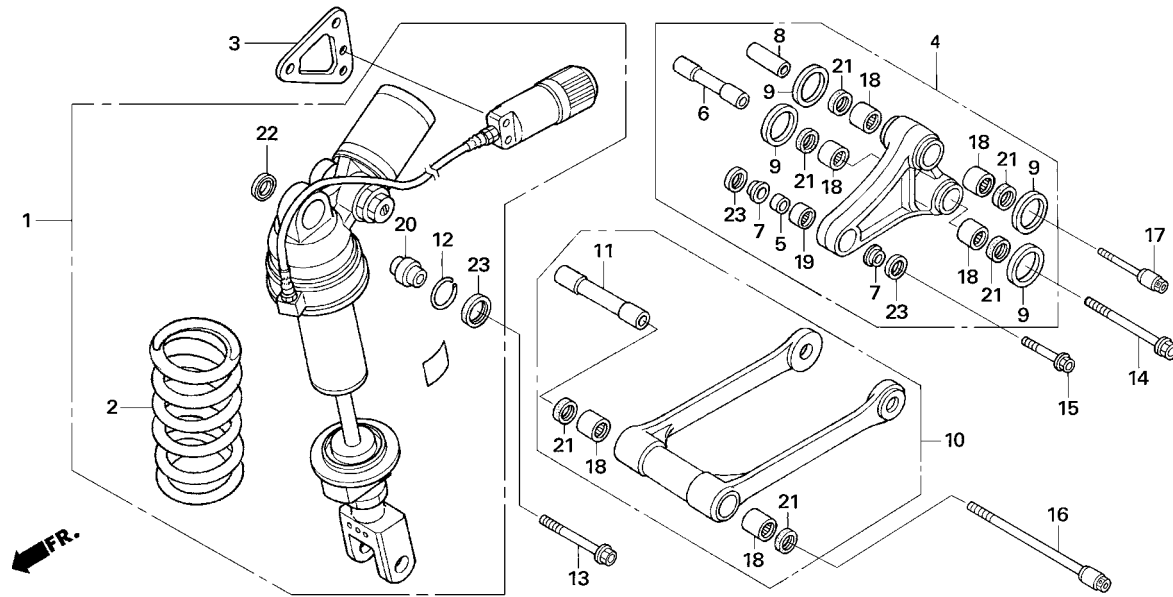

Block No.

F-12

REAR CUSHION

2007 CBR1000RR

Ref. No.	Part No.	Description	Reqd.No.	JSB	SBK	Remarks
• 1	52400-MEL-R31	CUSHION ASSY, RR	1	1		R/B
• 2	52401-MEL-R11	SPRING, RR. CUSH 10.0	1	1		R/B
•	52401-NL9-901	SPRING, RR. CUSH 9.5	(1)	(1)		OP
•	52402-NL9-901	SPRING, RR. CUSH 10.5	(1)	(1)		OP
•	52403-NL9-901	SPRING, RR. CUSH 11.0	(1)	(1)		OP
•	52404-NL9-901	SPRING, RR. CUSH 11.5	(1)	(1)		OP
•	52405-NL9-901	SPRING, RR. CUSH 12.0	(1)	(1)		OP
• 3	52430-MEL-R10	STAY, RR. CUSH ADJ.	1	1		R/B
• 4	52460-MEL-D20	ARM ASSY, CUSHION	1	1		R/B ('06 - '07)
•	52460-NL9-C00	ARM ASSY, CUSHION (P2)	1	1		
•	52460-NL9-C10	ARM ASSY, CUSHION (P4)	1	1		
5	52463-KZ4-B00	COLLAR D, CUSHION	1	1		
6	52463-MEE-000	COLLAR, CUSHION ARM	1	1		
7	52464-MEE-000	COLLAR, BEARING SIDE	2	2		
8	52466-MEE-000	COLLAR A, CUSHION ARM	1	1		
9	52467-MEE-000	WASHER, THRUST	4	4		
• 10	52470-MEL-D20	CONN ROD ASSY, CUSHION	1	1		R/B ('06 - '07)
•	52470-NL9-C00	CONN ROD ASSY, CUSHION (P2)	1	1		
•	52470-NL9-C10	CONN ROD ASSY, CUSHION (P4)	1	1		
11	52472-MEL-000	COLLAR, CONNECTING ROD PIVOT	1	1		
12	58487-KA4-831	RING, STOPPER	1	1