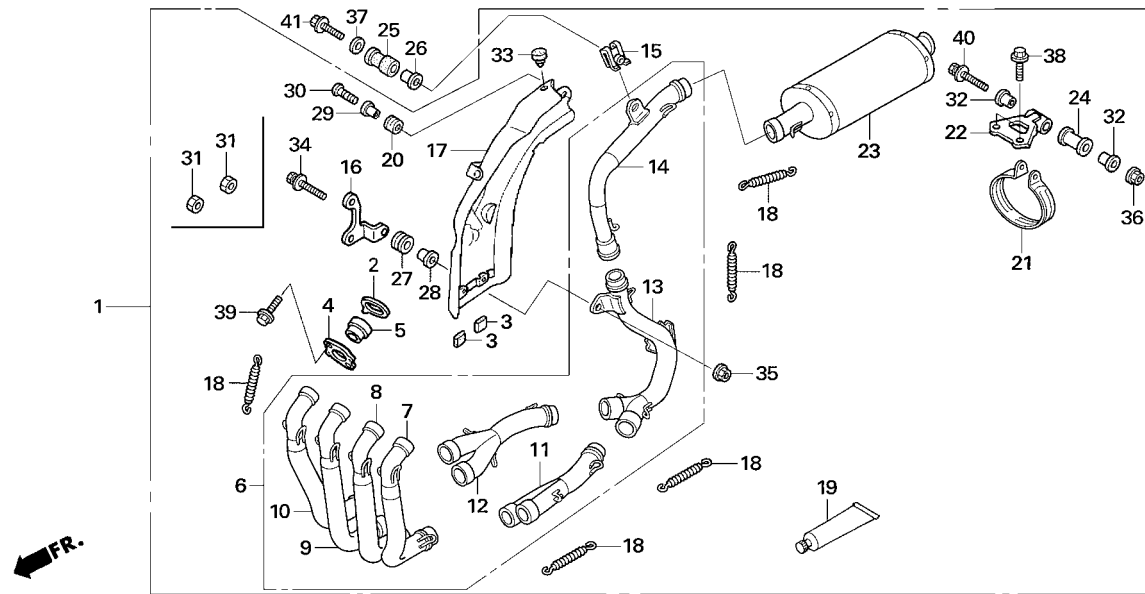

Block No.

F-10

**EXHAUST SET
(2007 JSB)**

2007 CBR1000RR

Ref. No.	Part No.	Description	Reqd.No.	JSB SBK	Remarks
• 21	18370-NL9-910	BAND, MUFFLER(JSB)	1	-	
• 22	18375-NL9-000	STAY, MUFFLER	1	-	
• 23	18380-NL9-D30	MUFFLER COMP(JSB).....	1	-	
	24	18421-MN5-000	1	-	
• 25	18421-NL9-C00	RUBBER, EXH MT	1	-	For '06-'07 STD SEAT RAIL, R/B
• 26	18424-MN5-000	COLLAR, CHAMBER MOUNT	1	-	For '06-'07 STD SEAT RAIL, R/B
	27	19051-KA3-830	1	-	
	28	19052-MAC-680	1	-	
	29	84706-415-000	1	-	
	30	90118-MBV-000	1	-	
	31	90201-GCC-C50	2	-	
	32	90202-MBB-000	2	-	
	33	90572-MEL-000	1	-	
	34	93404-06025-00	1	-	
	35	94050-06000	1	-	
	36	94050-08000	1	-	
	37	94103-08700	1	-	For '06-'07 STD SEAT RAIL, R/B
	38	95701-06010-00	2	-	
	39	95701-08020-00	8	-	
	40	95701-08055-00	1	-	
	41	96400-08045-07	1	-	For '06-'07 STD SEAT RAIL, R/B