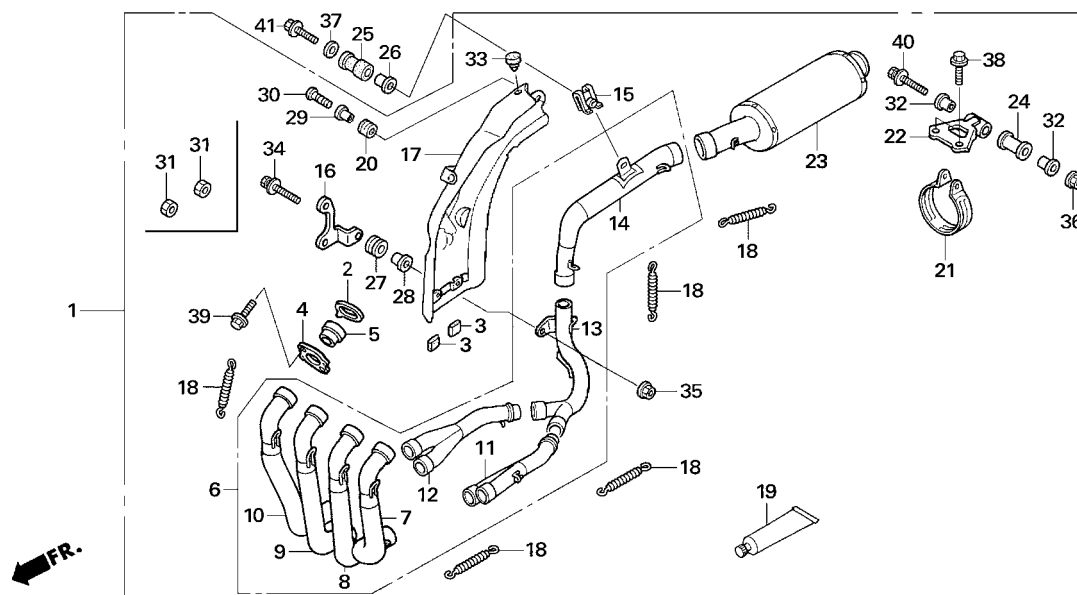

Block No.

F-10-1

**EXHAUST SET
(2006)**

2007 CBR1000RR

Ref. No.	Part No.	Description	Reqd.No.	JSB SBK	Remarks
20	18345-MBT-610	RUBBER, PROTECTOR MOUNT	1	1	Not included with EXHAUST SET Ti (SBK)
• 21	18370-NL9-710	BAND, MUFFLER(SBK).....	-	1	
•	18370-NL9-910	BAND, MUFFLER(JSB).....	1	-	
• 22	18375-NL9-000	STAY, MUFFLER	1	1	
• 23	18380-NL9-710	MUFFLER COMP(SBK)	-	1	
•	18380-NL9-910	MUFFLER COMP(JSB).....	1	-	
24	18421-MN5-000	RUBBER, MUFF MOUNT	1	1	
• 25	18421-NL9-C00	RUBBER, EXH MT	1	1	For '06-'07 STD SEAT RAIL, R/B
• 26	18424-MN5-000	COLLAR, CHAMBER MOUNT	1	1	For '06-'07 STD SEAT RAIL, R/B
27	19051-KA3-830	RUBBER, RAD. MOUNT	1	1	
28	19052-MAC-680	COLLAR, RAD MT.....	1	1	
29	84706-415-000	COLLAR, NO PLATE BRACKET	1	1	Not included with EXHAUST SET Ti (SBK)
30	90118-MBV-000	SCREW, PAN, 6X14	1	1	Not included with EXHAUST SET Ti (SBK)
31	90201-GCC-C50	NUT, HEX., 7MM	2	2	
32	90202-MBB-000	COLLAR, 8X18	2	2	
33	90572-MEL-000	RUBBER, PROTECTOR.....	1	1	Not included with EXHAUST SET Ti (SBK)
34	93404-06025-00	BOLT-WASHER, 6X25.....	1	1	
35	94050-06000	NUT, FLANGE, 6MM.....	1	1	
36	94050-08000	NUT, FLANGE, 8MM.....	1	1