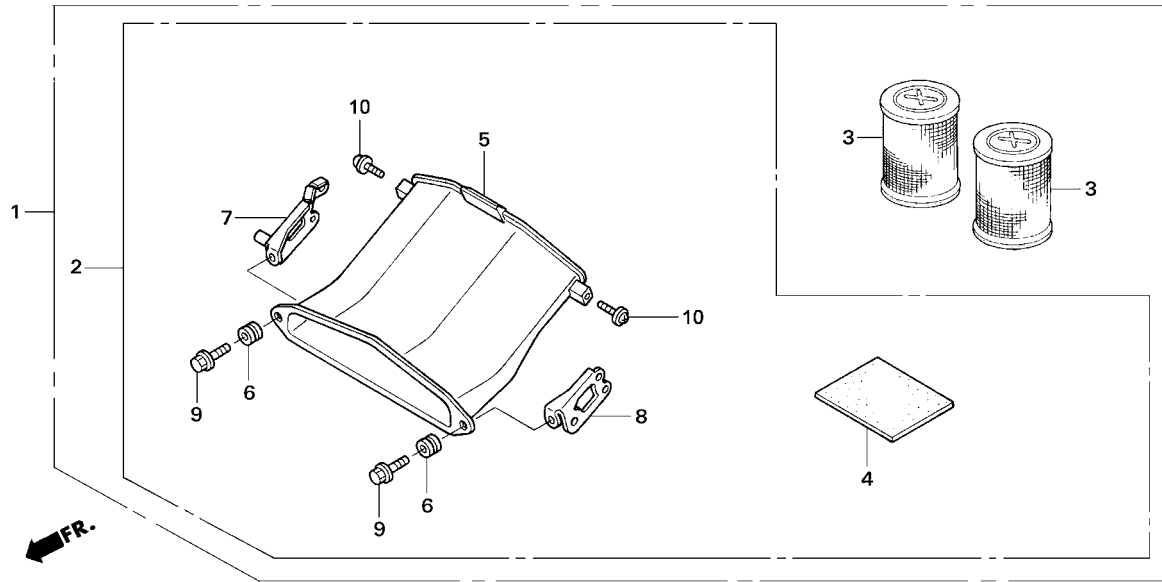

Block No.

F-8

**AIR BOX DUCT SET /
AIR CLEANER ELEMENT**

2007 CBR1000RR

Ref. No.	Part No.	Description	Reqd.No. JSB SBK	Remarks
• 1	06172-NL9-710	AIR BOX DUCT SET.....	1 1	
• 2	06172-NL9-910	AIR BOX DUCT SET.....	1 1	
• 3	17210-MEL-R11	ELEMENT, AIR/C.....	2 2	R/B
• 4	17211-NL9-000	SPONGE, ELEMENT.....	1 1	
• 5	17251-NL9-710	DUCT, AIR BOX.....	1 1	CFRP
6	18315-GAG-750	RUBBER A, PROTR.....	2 2	
• 7	19120-NL9-000	STAY R, RAD UPPER.....	1 1	
• 8	19170-NL9-000	STAY L, RAD UPPER.....	1 1	
9	90110-147-000	BOLT, FLANGE, 6MM.....	2 2	
10	93891-05012-18	SCREW-WASH, 5X12.....	2 2