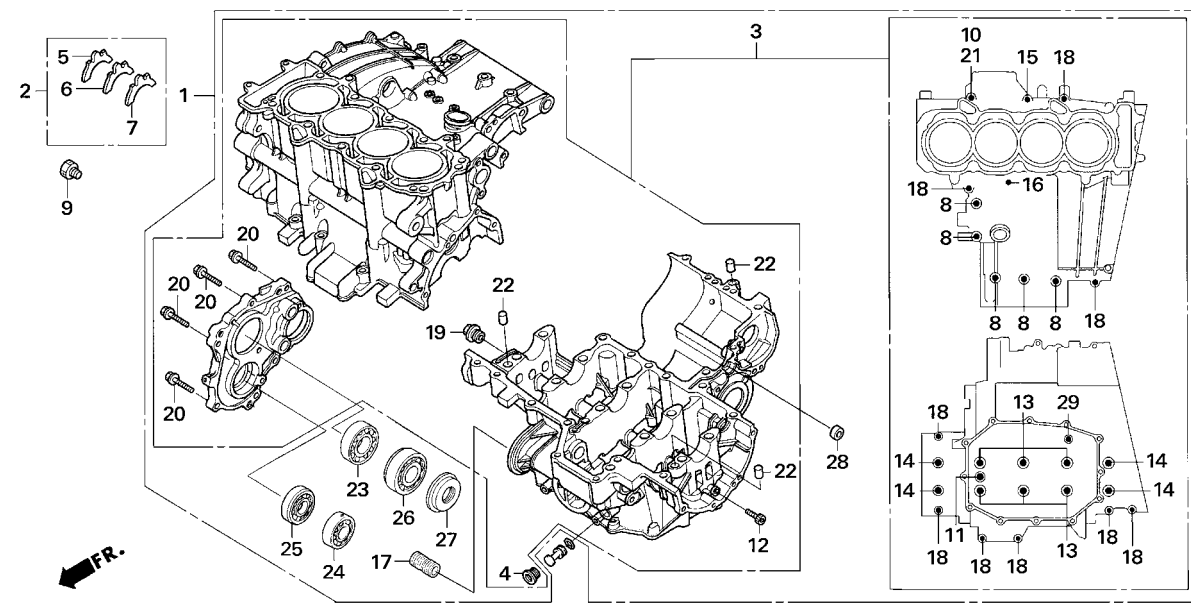

Block No.
E-4
CRANKCASE SET /
CRANK SHAFT WASHER SET
(For SBK)
2007 CBR1000RR

Ref. No.	Part No.	Description	Reqd.No. JSB SBK	Remarks
21	90447-KE1-000	WASHER, SEALING, 7MM	- 1	
22	90701-MV9-670	DOWEL PIN, 10X16	- 3	
23	91001-MEL-003	BRG, BALL RADIAL, 28X62X16	- 1	
24	91002-MEL-003	BRG, BALL SPECIAL, 20X47X15.5	- 1	
25	91003-MEL-003	BRG, SPECIAL, 20X52X15	- 1	
26	91004-MEL-003	BRG, BALL SPECIAL, 35X72X17	- 1	
27	91201-MEL-013	OIL SEAL, 34.8X53X8	- 1	
28	91202-MEL-003	OIL SEAL, 8X16X7	- 1	
29	95701-08040-00	BOLT, FLANGE, 8X40	- 1