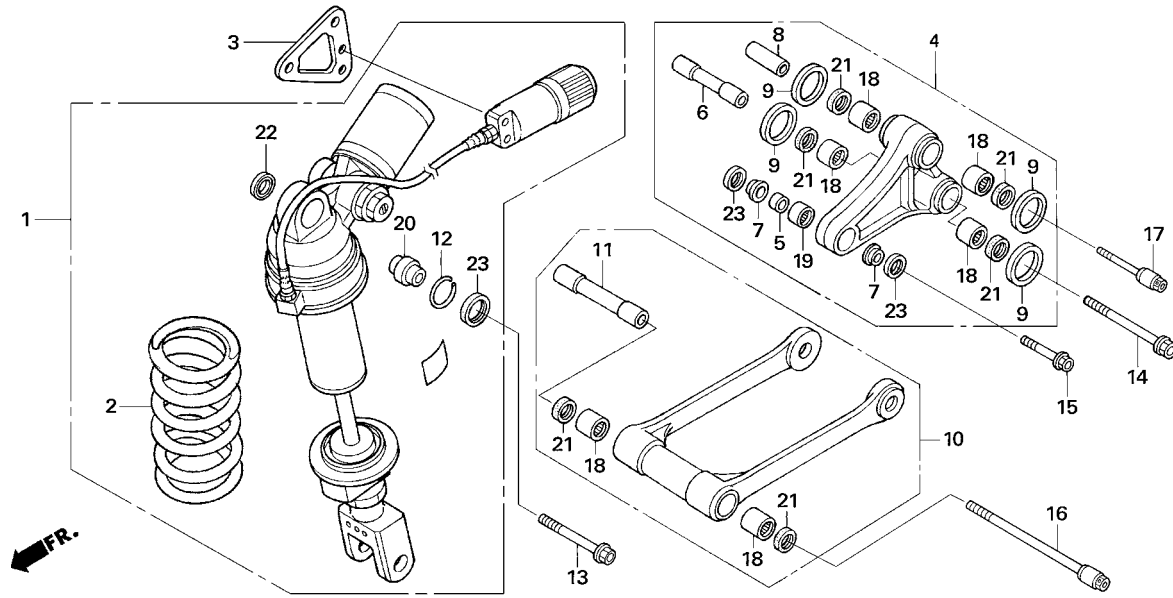

Block No.

F-12
REAR CUSHION

2007 CBR1000RR

Ref. No.	Part No.	Description	Reqd.No.	JSB SBK	Remarks
• 13	90114-NL9-C00	BOLT, FLANGE 10X75	1	1	Made of titanium
• 14	90115-NL9-C00	BOLT, FLANGE 10X112	1	1	Made of titanium
• 15	90116-NL9-C00	BOLT, FLANGE 10X56	1	1	Made of titanium
• 16	90117-NL9-C00	BOLT, FLANGE 10X135	1	1	Made of titanium
• 17	90118-NL9-C00	BOLT, FLANGE 10X78	1	1	Made of titanium
18	91071-MY1-005	BEARING, NEEDLE, 17X24X17	6	6	
19	91074-KZ4-B01	BEARING, NEEDLE, 19X26X15	1	1	
20	91074-MBR-722	BEARING, SPHERICAL, 10	1	1	
21	91262-KV3-831	DUST SEAL, 17X24X5 (ARAI)	6	6	
22	91351-KZ3-731	DUST SEAL, RR. CUSHION PIVOT	1	1	
23	91351-MAC-671	DUST SEAL, 16X26X3	3	3