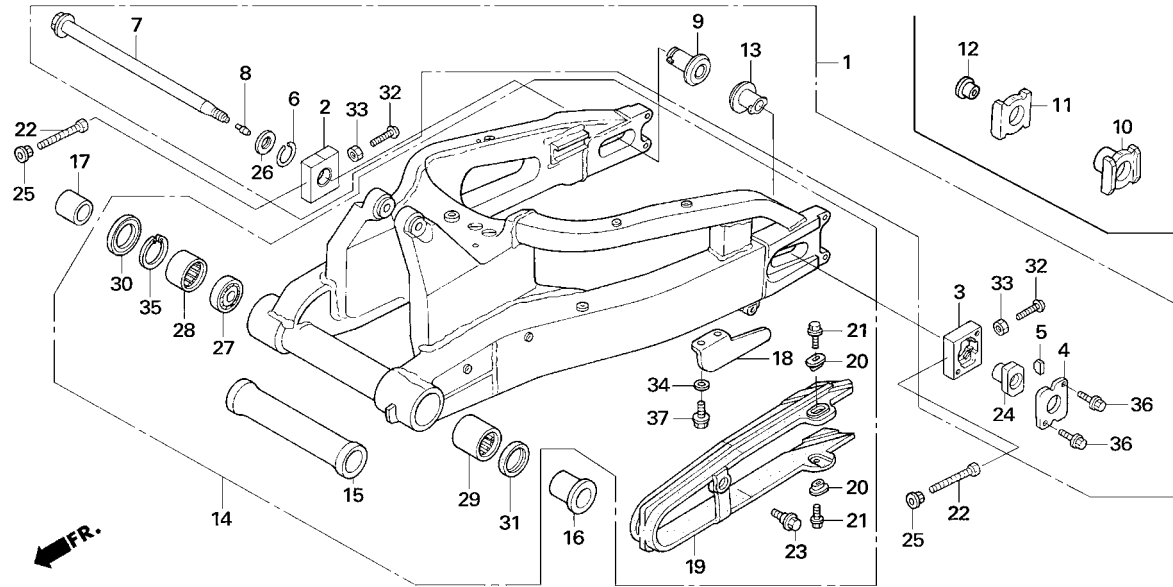

Block No.

F-11

**SWINGARM /
DRAIVE CHAIN ADJUST SET**

2007 CBR1000RR

Ref. No.	Part No.	Description	Reqd.No.	JSB SBK	Remarks
• 1	06405-NL9-000	DRIVE CHAIN ADJ SET	1	1	
•	06405-NL9-C40	DRIVE CHAIN ADJ SET	1	1	REAR BRAKE DISK OFF-SET MODEL
• 2	40542-NL9-000	ADJ, R. DRIVE CHAIN	1	1	
• 3	40543-NL9-000	ADJ, L. DRIVE CHAIN	1	1	
• 4	40544-NL9-000	LID, L. DRIVE CHAIN ADJ.....	1	1	
• 5	40545-NL9-000	SPACER, ADJ DRIVECHAIN L.....	1	1	
6	41405-HA7-670	RING, STOPPER	1	1	
• 7	42301-NL9-000	AXLE, REAR WHEEL.....	1	1	
• 8	42302-NL6-700	GUIDE, RR. AXLE CNT	1	1	
• 9	42304-NL9-000	COLLAR, RR. AXLE R SIDE	1	1	
•	42304-NL9-C40	COLLAR, RR. AXLE R SIDE	1	1	REAR BRAKE DISK OFF-SET MODEL
• 10	42305-MEL-R10	COLLAR L, RR. AXLE	1	1	R/B
• 11	42306-MEL-R10	COLLAR R, RR. AXLE.....	1	1	R/B
• 12	42307-MEL-R10	COLLAR, R. JOINT	1	1	R/B
• 13	42314-NL9-000	COLLAR, RR. AXLE L SIDE.....	1	1	
• 14	52100-MEL-R30	SWINGARM ASSY.....	1	1	R/B
15	52102-MEL-000	COLLAR, RR. SWINGARM PIVOT DISTANCE	1	1	
16	52143-MEL-000	COLLAR, L. PIVOT DISTANCE	1	1	
17	52144-MEL-000	COLLAR, R. PIVOT DISTANCE	1	1	
• 18	52157-NL3-650	PROTECTOR, SPRKT	1	1	R/B