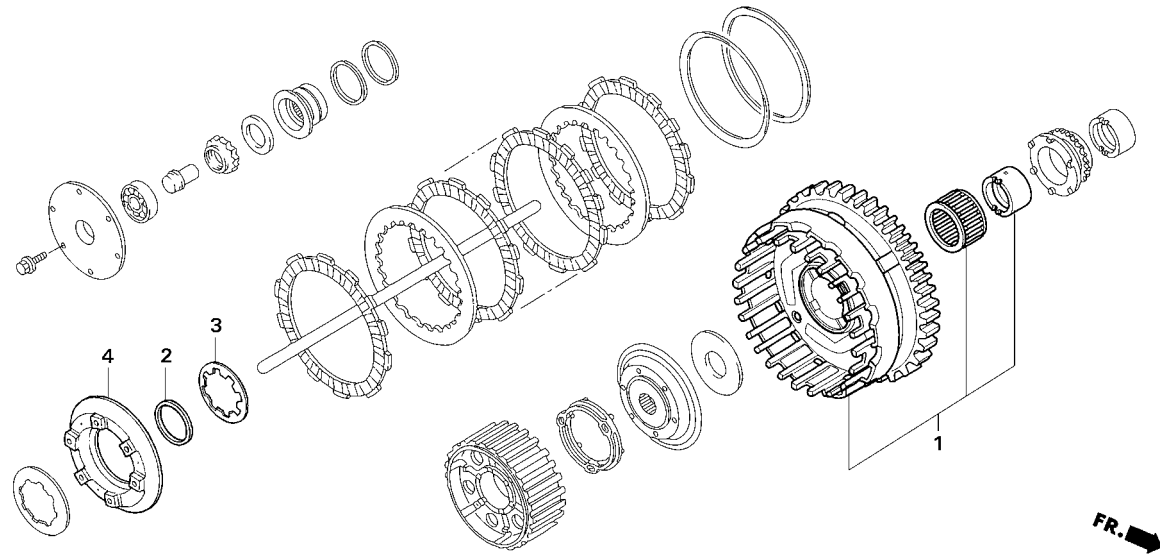

Block No.

E-3-2

BTL CLUTCH (For SBK)

2007 CBR1000RR

Ref. No.	Part No.	Description	Reqd.No.	Remarks
			JSB SBK	
• 1	22100-NL9-D00	OUTER SET, CLUTCH.....	- 1	9D, White paint
• 2	22143-NL9-D00	SHIM, STROKE 1.2.....	- 1	12
•	22144-NL9-D00	SHIM, STROKE 1.3.....	- 1	13
•	22145-NL9-D00	SHIM, STROKE 1.4.....	- 1	14
•	22146-NL9-D00	SHIM, STROKE 1.5.....	- 1	15
•	22147-NL9-D00	SHIM, STROKE 1.6.....	- 1	16
•	22148-NL9-D00	SHIM, STROKE 1.7.....	- 1	17
• 3	22174-NL9-D00	SPRING, CLUTCH VC 15K	- 1	Red paint x 1
•	22175-NL9-D00	SPRING, CLUTCH VC 20K	- 1	Purple paint x 1, OP
•	22176-NL9-D00	SPRING, CLUTCH VC 30K	- 1	Green paint x 1, OP
• 4	22351-NL9-D00	PLATE, CLUTCH PRESSURE	- 1	9D