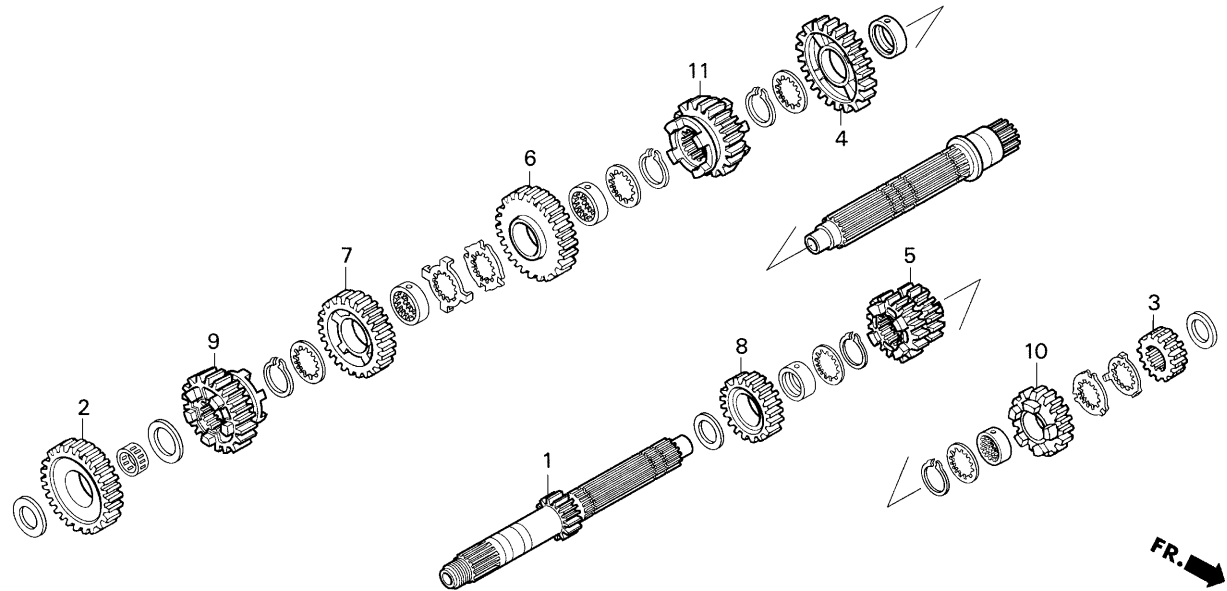

Block No.

E-8-1

**TRANSMISSION SET
(OPTIONAL PARTS)**

2007 CBR1000RR

Ref. No.	Part No.	Description	Reqd.No.	JSB SBK	Remarks
• 1	23211-NL9-710	SHAFT, MAIN, BTL (14T).....	- 1	Groove : 2	
•	23212-NL9-710	SHAFT, MAIN P-2, BTL (15T)	- 1	Groove : 1	
•	23212-NL9-910	SHAFT, MAIN P-2 (15T).....	1 -	Groove : 1	
•	23213-NL9-710	SHAFT, MAIN P-3, BTL (14T)	- 1	Groove : 3	
•	23213-NL9-910	SHAFT, MAIN P-3 (14T)	1 -	Groove : 3	
• 2	23422-NL9-710	GEAR, C-1 P-2 (36T).....	1 1	Groove : 1	
•	23423-NL9-710	GEAR, C-1 P-3 (31T).....	1 1	Groove : 3	
• 3	23432-NL9-710	GEAR, M-2 P-2 (15T).....	1 1	Groove : 0	
• 4	23442-NL9-710	GEAR, C-2 P-2 (30T).....	1 1	Groove : 0	
•	23443-NL9-710	GEAR, C-2 P-3 (32T).....	1 1	Groove : 2	
• 5	23452-NL9-710	GEAR, M-3 M-4 P-2 (18T/19T)	1 1	Groove : 0/1	
•	23453-NL9-710	GEAR, M-3 M-4 P-3 (19T/19T)	1 1	Groove : 2/1	
•	23454-NL9-710	GEAR, M-3 M-4 P-4 (19T/20T)	1 1	Groove : 2/2	
• 6	23462-NL9-710	GEAR, C-3 P-2 (31T).....	1 1	Groove : 0	
•	23463-NL9-710	GEAR, C-3 P-3 (31T).....	1 1	Groove : 2	
• 7	23482-NL9-710	GEAR, C-4 P-2 (29T).....	1 1	Groove : 1	
• 8	23491-NL9-C00	GEAR, M-5 P-1 (20T).....	1 1	Groove : 0	
•	23492-NL9-710	GEAR, M-5 P-2 (19T).....	1 1	Groove : 1	
•	23493-NL9-710	GEAR, M-5 P-3 (22T).....	1 1	Groove : 3	
• 9	23501-NL9-C00	GEAR, C-5 P-1 (28T).....	1 1	Groove : 0	
•	23502-NL9-710	GEAR, C-5 P-2 (26T).....	1 1	Groove : 1	
•	23503-NL9-710	GEAR, C-5 P-3 (29T).....	1 1	Groove : 3