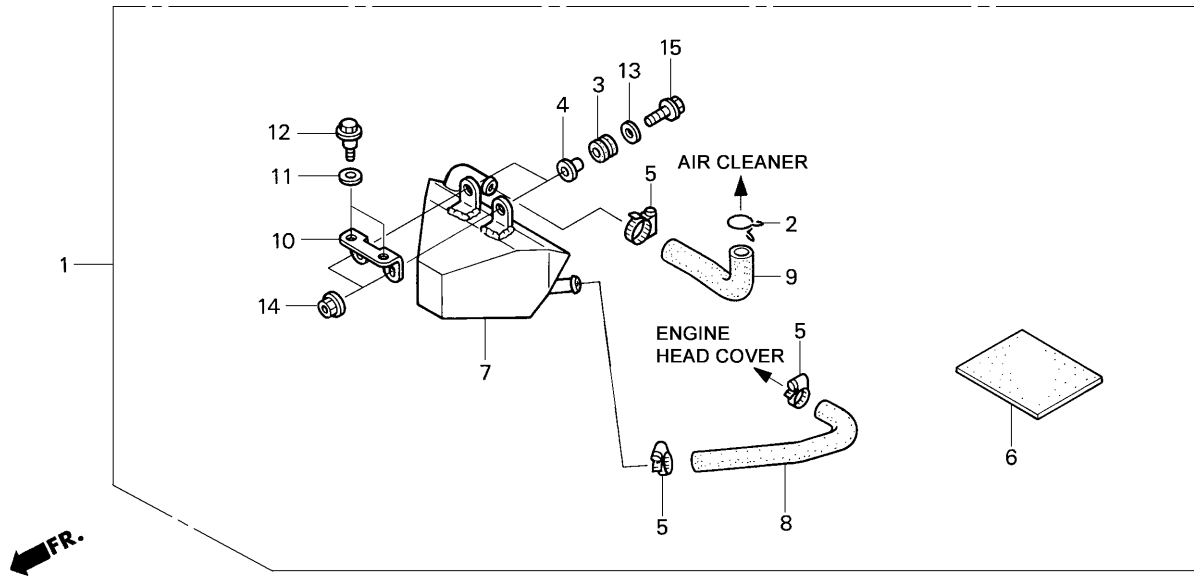

Block No.

F-9
BREATHER CASE SET

2007 CBR1000RR

Ref. No.	Part No.	Description	Reqd.No.	Remarks
			JSB SBK	
• 1	06552-NL9-000	BREATHER CASE SET	1 1	
2	17724-102-700	CLIP	1 1	
3	18315-GAG-750	RUBBER A, PROTR	2 2	
4	19052-KV0-000	COLLAR, RADIATOR MOUNTING	2 2	
5	19505-KS6-700	CLAMP A, WATER HOSE	3 3	
• 6	31517-NL9-000	SPONGE, MT 5MM	1 1	
• 7	55200-NL9-000	CASE COMP, BREATHER	1 1	
• 8	55210-NL9-000	TUBE, BREATHER	1 1	
• 9	55220-NL9-000	TUBE, BREATHER RETURN	1 1	
• 10	55231-NL9-000	STAY, BREATHER CASE	1 1	
11	81351-124-830	RUBBER CARRIER MOUNT	2 2	
12	90104-KR3-670	BOLT METER SET	2 2	
13	90525-030-000	WASHER B, HANDLE HOLDER	2 2	
14	94050-06000	NUT, FLANGE 6MM	2 2	
15	96001-06020-00	BOLT, FLANGE, SH, 6X20	2 2