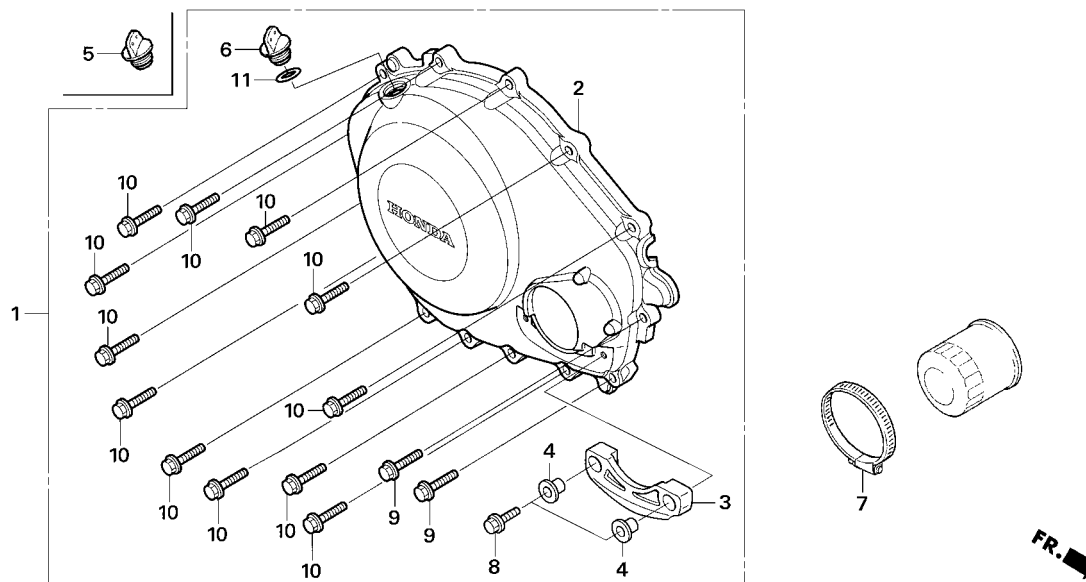

Block No.

E-6
R. CRANKCASE COVER SET

2007 CBR1000RR

Ref. No.	Part No.	Description	Reqd.No. JSB SBK	Remarks
• 1	06270-NL9-C00	R. COVER SET, SBK, JSB	1 1	
• 2	11331-NL9-C00	COVER, R.....	1 1	
• 3	11335-NL9-C00	GUARD, R. COVER.....	1 1	
• 4	11329-NL9-C00	COLLAR, GUARD	2 2	
• 5	15611-NF4-900	CAP, OIL FILLER	(1) (1)	R/B, For STD COVER
• 6	15611-NL9-C00	CAP, OIL FILLER.....	1 1	
7	50252-GC4-830	BAND, SUB TANK	1 1	
8	90006-GHB-640	BOLT, FLANGE, NSHF, 6X18.....	2 2	
9	90006-GHB-660	BOLT, FLANGE, NSHF, 6X22.....	2 2	
10	90006-GHB-680	BOLT, FLANGE, NSHF, 6X28.....	12 12	
11	91307-425-003	O-RING, 21.5X3.2	1 1