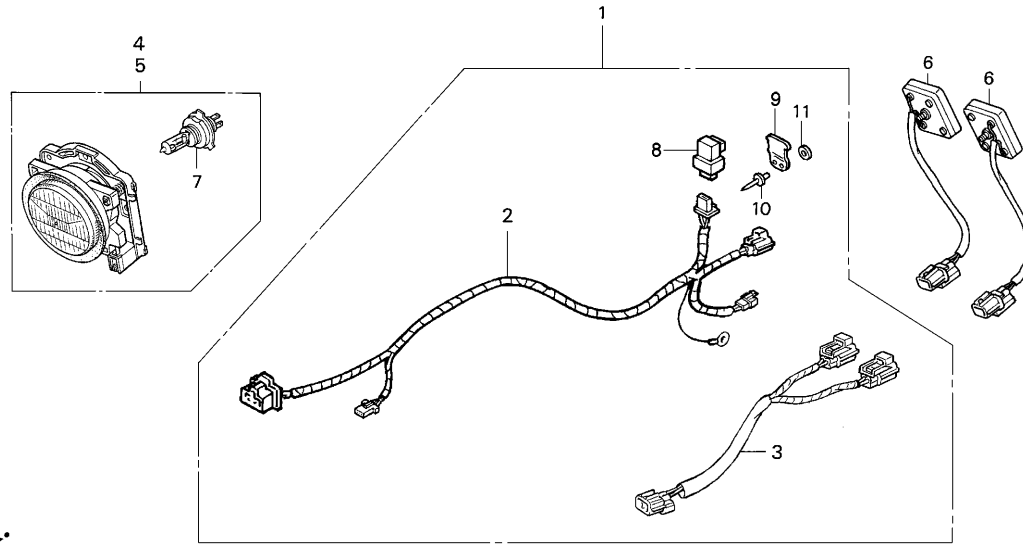

Block No.

F-15
LIGHT SET
(ENDURANCE)

2007 CBR1000RR

← MFR.

Ref. No.	Part No.	Description	Reqd.No. JSB SBK	Remarks
• 1	06322-NL9-700	LIGHT HARNESS SET.....	1 1	
• 2	32200-NL9-700	SUB HARNESS, LIGHT.....	1 1	
• 3	32430-NL6-700	SUB HARNESS, TAIL LIGHT.....	1 1	
• 4	33100-MR7-003	HEAD LIGHT ASSY., R.....	1 1	
• 5	33150-MR7-003	HEAD LIGHT ASSY., L.....	(1) (1)	OP
• 6	33700-NL6-700	TAIL LIGHT ASSY (LED).....	2 2	
• 7	34901-MC7-602	BULB, HEADLIGHT (H4).....	2 2	
• 8	38500-GC7-612	RELAY ASSY., START.....	1 1	
• 9	38520-NL9-000	STAY, RELAY.....	1 1	
• 10	91081-ND4-750	BLIND RIVET 3.2X8.....	2 2	
• 11	94101-03000	WASHER, PLAIN, 3MM.....	2 2