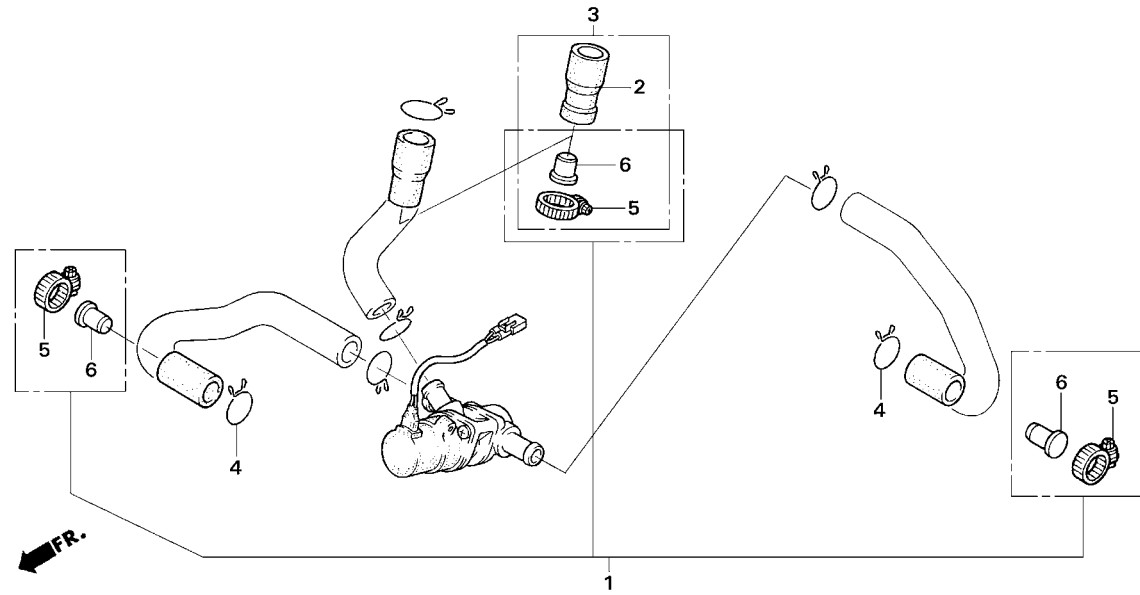

Block No.

E-10

AIR INJECTION PLUG SET

2007 CBR1000RR

Ref. No.	Part No.	Description	Reqd.No.	JSB SBK	Remarks
• 1	06195-NL3-650	PLUG SET, EXHAUST A/I	1	1	
• 2	17460-MEL-R10	TUBE, AIR SECTION UP	1	1	
• 3	17470-MEL-R10	TUBE ASSY., A/S UPPER	1	1	R/B
4	17724-102-700	CLIP	2	2	STD
5	19505-KS6-700	CLAMP, A WATER HOSE	3	3	
6	96205-14012	PLUG, CONE TYPE 14X12	3	3