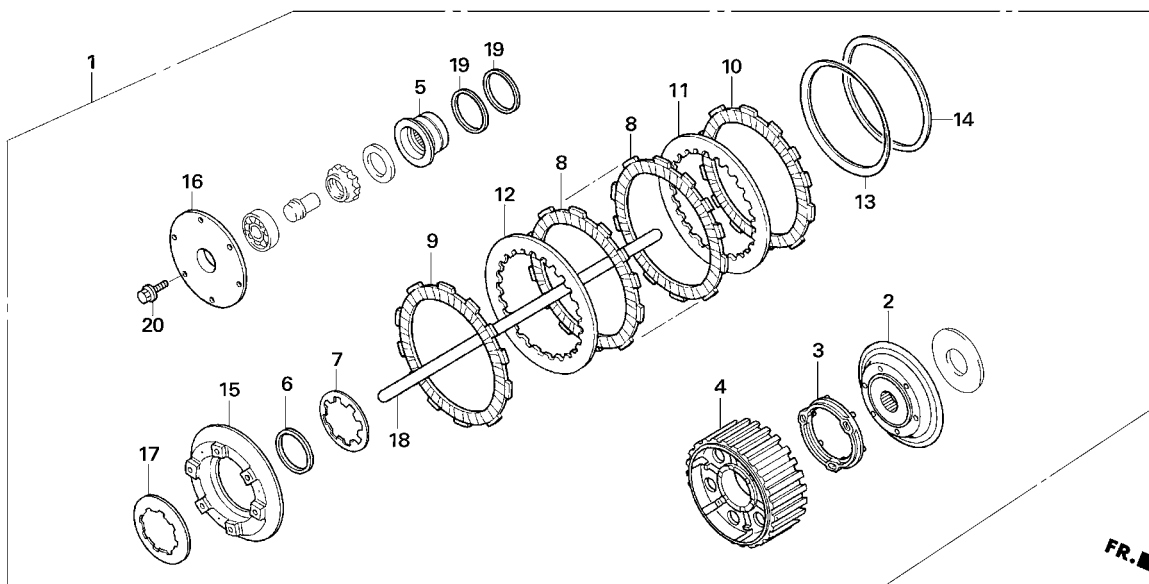

Block No.

E-3-1

**BTL CLUTCH SET
(For SBK)**

2007 CBR1000RR

Ref. No.	Part No.	Description	Reqd.No. JSB SBK	Remarks
• 1	06230-NL9-C00	BTL CLUTCH SET, SBK	- 1	
• 2	22121-NL9-C00	CENTER, CLUTCH	- 1	
• 3	22122-NL9-710	PLATE 50, CLUTCH LIFTER CAM VC.....	- 1	
•	22123-NL9-710	PLATE 45, CLUTCH LIFTER CAM VC.....	- (1)	45, OP
•	22124-NL9-710	PLATE 40, CLUTCH LIFTER CAM VC.....	- (1)	40, OP
• 4	22131-NL9-710	CENTER B, CLUTCH	- 1	
• 5	22132-NL9-710	GUIDE, CLUTCH CENTER VC.....	- 1	
• 6	22134-NL6-000	SHIM, STROKE 1.8.....	- 1	18
•	22135-NL6-000	SHIM, STROKE 1.9.....	- 1	19
•	22136-NL6-000	SHIM, STROKE 2.0.....	- 1	20
•	22137-NL6-000	SHIM, STROKE 2.1.....	- 1	21
•	22138-NL6-000	SHIM, STROKE 2.2.....	- 1	22
•	22139-NL6-000	SHIM, STROKE 2.3.....	- 1	23
• 7	22172-NL9-710	SPRING, CLUTCH VC 7K	- 1	Orange paint x 2, OP
•	22173-NL9-710	SPRING, CLUTCH VC 4K	- (1)	Green paint x 2, OP
• 8	22201-MEN-670	DISK, CLUTCH FRICTION	- 7	
• 9	22201-NL9-C00	DISK, CLUTCH FRICTION	- 1	Thickness : t3.0
• 10	22201-NL9-C30	DISK, CLUTCH FRICTION	- 1	Thickness : t3.8
• 11	22321-MT3-000	PLATE, CLUTCH.....	- 7	
• 12	22321-NL9-710	PLATE, CLUTCH 1.9.....	- 2	Groove : 1
•	22322-NL9-710	PLATE, CLUTCH 2.1.....	- 4	Groove : 2