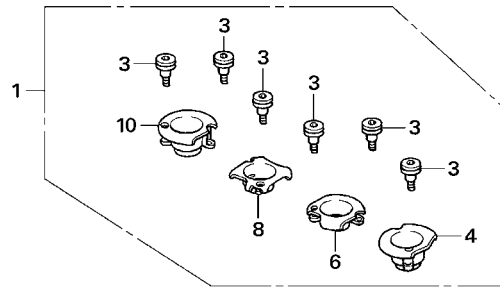

Block No.

E-9
AIR FUNNEL SET

2007 CBR1000RR

Ref. No.	Part No.	Description	Reqd.No. JSB SBK	Remarks
• 1	06160-NL9-710	AIR FUNNEL SET	1 1	
• 2	06160-NL9-C30	AIR FUNNEL SET	(1) (1)	OP
• 3	16514-NL9-710	BOLT, 5MM	6 6	
• 4	17215-NL9-710	FUNNEL, AIR#1 (45)	1 1	1B, 1-45
• 5	17215-NL9-C30	FUNNEL, AIR#1 (55)	(1) (1)	OP, 1-55
• 6	17216-NL9-710	FUNNEL, AIR#2 (25)	1 1	2B, 2-25
• 7	17216-NL9-C30	FUNNEL, AIR#2 (35)	(1) (1)	OP, 2-35
• 8	17217-NL9-710	FUNNEL, AIR#3 (25)	1 1	3B, 3-25
• 9	17217-NL9-C30	FUNNEL, AIR#3 (35)	(1) (1)	OP, 3-35
• 10	17218-NL9-710	FUNNEL, AIR#4 (45)	1 1	4B, 4-45
• 11	17218-NL9-C30	FUNNEL, AIR#4 (55)	(1) (1)	OP, 4-55