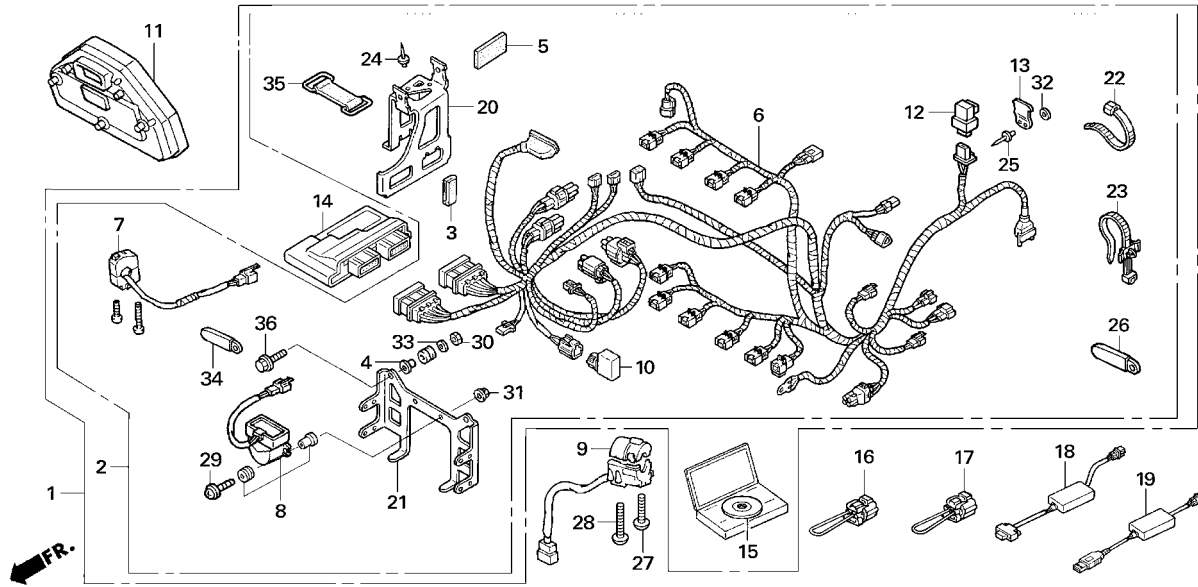

Block No.
F-14-1
WIRE HARNESS SET
(2006)

2007 CBR1000RR

Ref. No.	Part No.	Description	Reqd.No.	JSB	SBK	Remarks
• 1	06321-NL9-C00	HARNESS SET (SBK).....	-	1		With UNIT ASSY and CD-ROM (Wire harness: 32100-NL9-C00)
• 2	06321-NL9-C30	HARNESS SET (JSB).....	1	-		Without UNIT ASSY and CD-ROM (Wire harness: 32100-NL9-C00)
• 3	17556-MEL-300	FILM A, PROTECTOR.....	1	1		
• 4	18357-KA4-710	COLLAR, SILENCER.....	2	2		
• 5	31517-NL9-910	SPONGE, MT 3MM.....	1	1		
• 6	32100-MEL-R30	HARNESS, WIRE.....	(1)	(1)		R/B
•	32100-NL9-C00	HARNESS, WIRE.....	1	1		
• 7	35130-NL6-000	SW ASSY, ST ENGINE STOP.....	1	1		
• 8	35160-MBW-Y02	SENSOR ASSY, BANK ANGLE.....	1	1		R/B
• 9	35200-MEL-R10	SW ASSY, WINKER.....	1	1		R/B
• 10	35400-NL9-000	REGISTER COMP.....	1	1		
• 11	37100-MEL-R10	METER ASSY, COMB.....	1	1		R/B
• 12	38500-GC7-612	RELAY ASSY, START.....	1	1		
• 13	38520-NL9-000	STAY, RELAY.....	1	1		
• 14	38770-MEL-R31	UNIT ASSY PGM-FI/IGN.....	(1)	(1)		R/B
•	38770-NL9-C00	UNIT ASSY PGM-FI/IGN(SBK).....	-	1		
•	38770-NL9-C30	UNIT ASSY PGM-FI/IGN(JSB).....	1	-		
•	38770-NL9-C40	UNIT ASSY PGM-FI/IGN(JSB ENDU).....	1	-		Use with ENGINE POWER UP KIT V, JSB-E
• 15	38771-NL9-C00	CD-ROM, PGM-FI/IGN.....	1	1		
• 16	38772-NL9-C00	COUPLER ASSY., MODE.....	1	1		BLUE, For wet condition