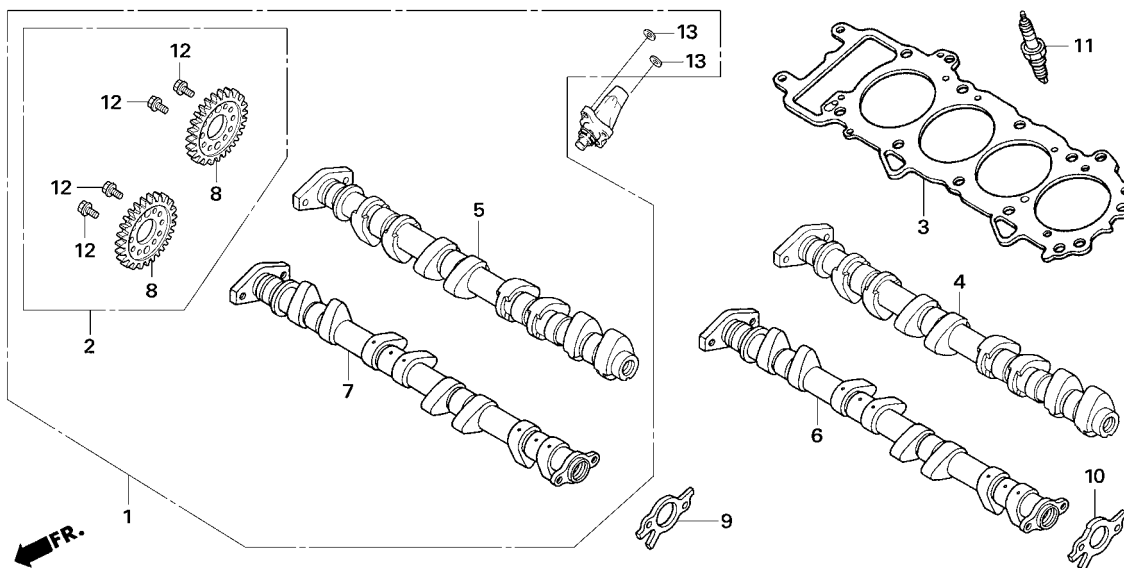

Block No.

E-1-2

CYLINDER HEAD GASKET / ENGINE POWER UP KIT V (For JSB)

2007 CBR1000RR

Ref. No.	Part No.	Description	Reqd.No.	Remarks
			JSB SBK	
• 1	06110-NL9-C30	ENGINE POWER UP KIT V, JSB.....	1 -	
• 2	06180-NL9-710	CAM SPROCKET SET, JSB	1 -	R/B
• 3	12251-NL9-000	GASKET, CYLINDER HEAD 0.60	1 1	No paint
•	12252-NL9-000	GASKET, CYLINDER HEAD 0.65	1 1	Orange paint
•	12253-NL9-000	GASKET, CYLINDER HEAD 0.70	1 1	Yellow paint
•	12256-NL9-710	GASKET, CYLINDER HEAD 0.55	1 1	Purple paint
• 4	14110-MEL-R10	CAMSHAFT COMP, IN.....	(1) -	R/B
• 5	14110-NL9-C30	CAMSHAFT COMP, IN (JSB)	1 -	IN 9C3
• 6	14210-MEL-R10	CAMSHAFT COMP, EX.....	(1) -	R/B
• 7	14210-NL9-C30	CAMSHAFT COMP, EX.....	1 -	EX 9C3
• 8	14321-NL9-C30	SPROCKET, CAM	2 -	9C3
•	14321-NL9-710	SPROCKET, CAM	2 -	R/B
9	14405-MCJ-000	ROTOR, CAM PULSE.....	(1) (1)	STD
10	14405-MEE-000	ROTOR, CAM PULSE.....	(1) -	R/B
• 11	31910-NL3-620	PLUG, SPARK, R0045Q-10	4 4	
• 12	90082-NL9-710	BOLT, FLANGE KNOCK, 7X10.5	4 4	
13	90488-425-000	WASHER, SEALING 6MM	2 2